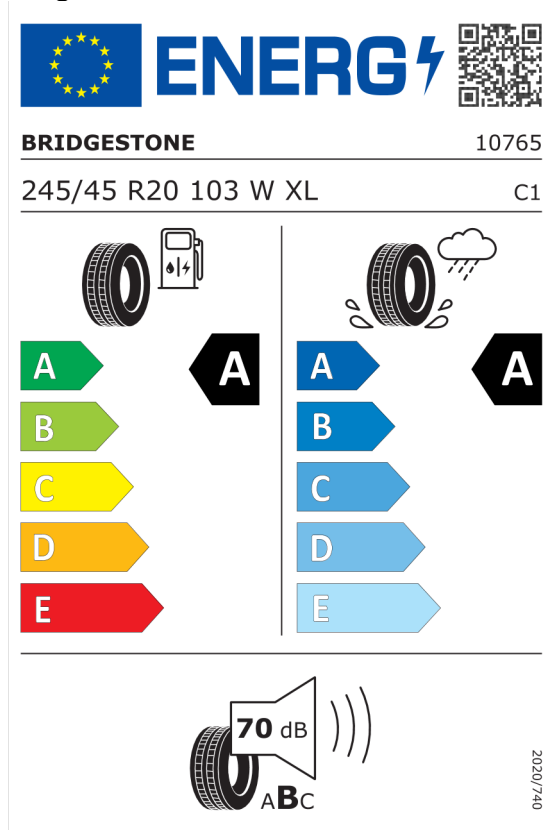

Quotation No. 106893
Date 06.05.2024
Valid until 20.05.2024

EU Energy Label for Wheels

Bridgestone 382583

<https://eprel.ec.europa.eu/qr/382583>