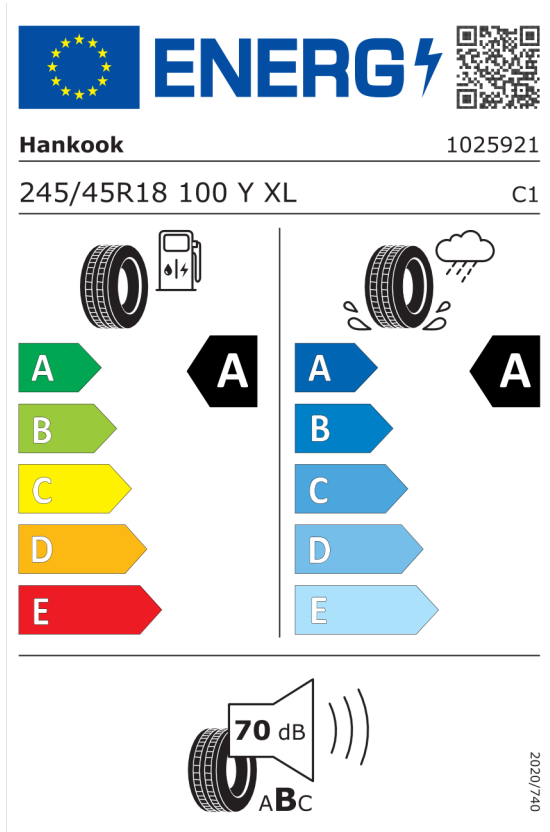

Číslo kalkulácie.
Dátum
Platnosť do

Ponuka
105417
07.03.2024
21.03.2024

EU Energetický štítok pre kolesá

Hankook 651781

<https://eprel.ec.europa.eu/qr/651781>