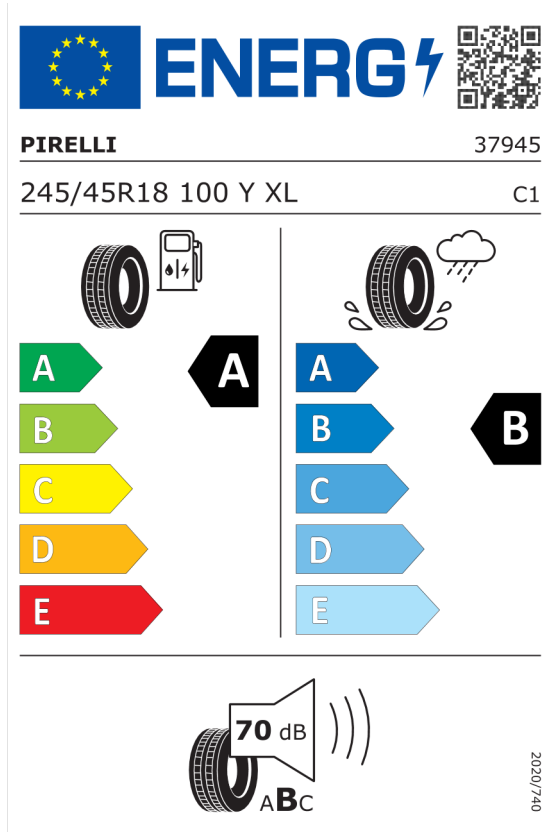

Pirelli 596426

<https://eprel.ec.europa.eu/qr/596426>