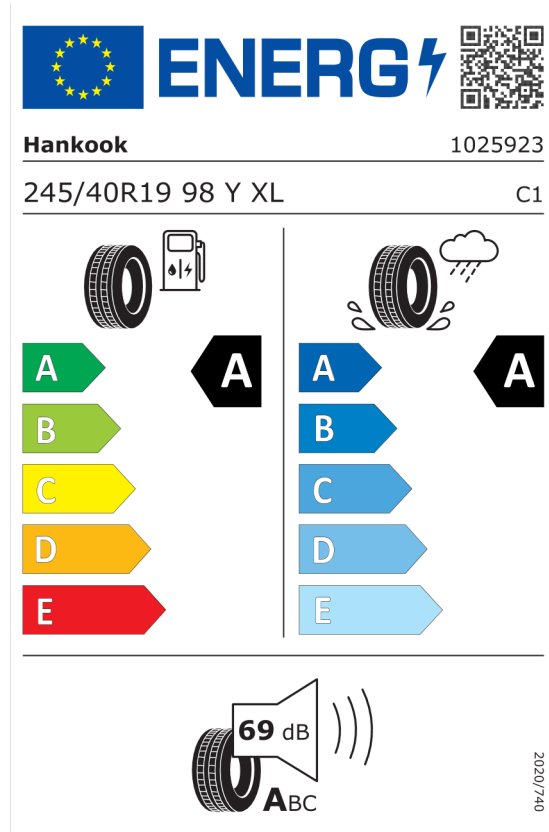

Hankook 649684

<https://eprel.ec.europa.eu/qr/649684>