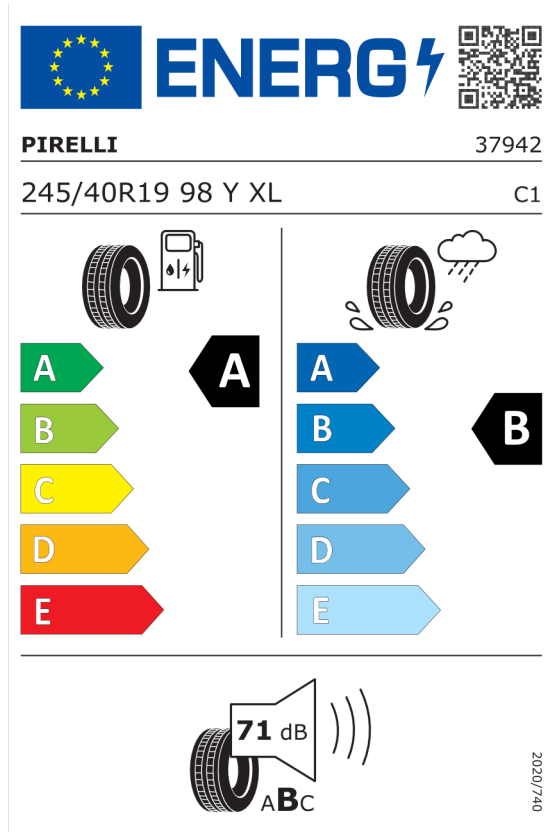

Číslo kalkulácie.
Dátum
Platnosť do

Ponuka
104449
05.02.2024
19.02.2024

EU Energetický štítok pre kolesá

Pirelli 596423

<https://eprel.ec.europa.eu/qr/596423>