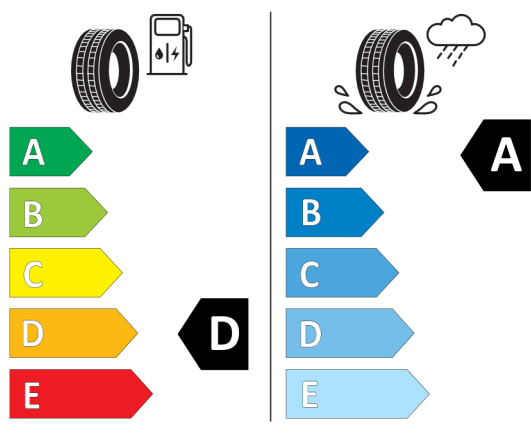

Číslo kalkulácie.
Dátum
Platnosť do

Ponuka
104499
06.02.2024
20.02.2024

Yokohama 1123241

YOKOHAMA R5469

275/35ZR19 (100Y) C1

2020/740

<https://eprel.ec.europa.eu/qr/1123241>