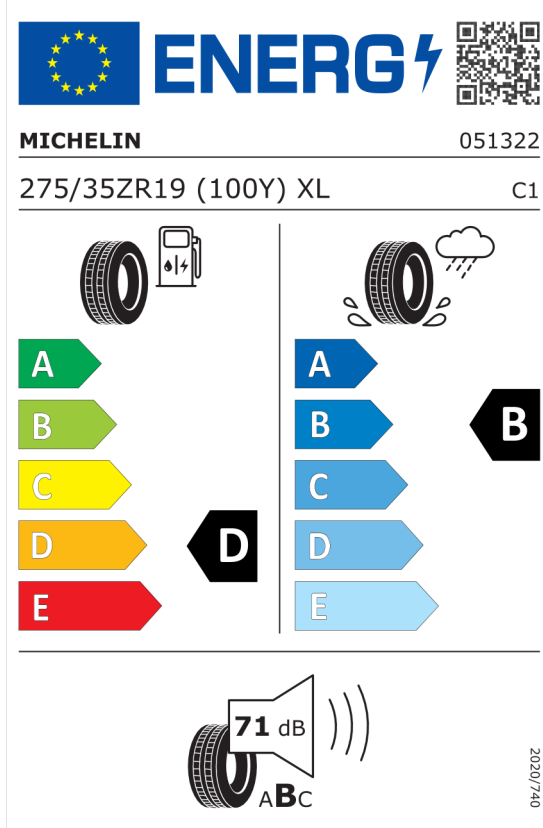

Číslo kalkulácie.
Dátum
Platnosť do

Ponuka
104499
06.02.2024
20.02.2024

EU Energetický štítok pre kolesá

Michelin 408484

<https://eprel.ec.europa.eu/qr/408484>

Pirelli 595975