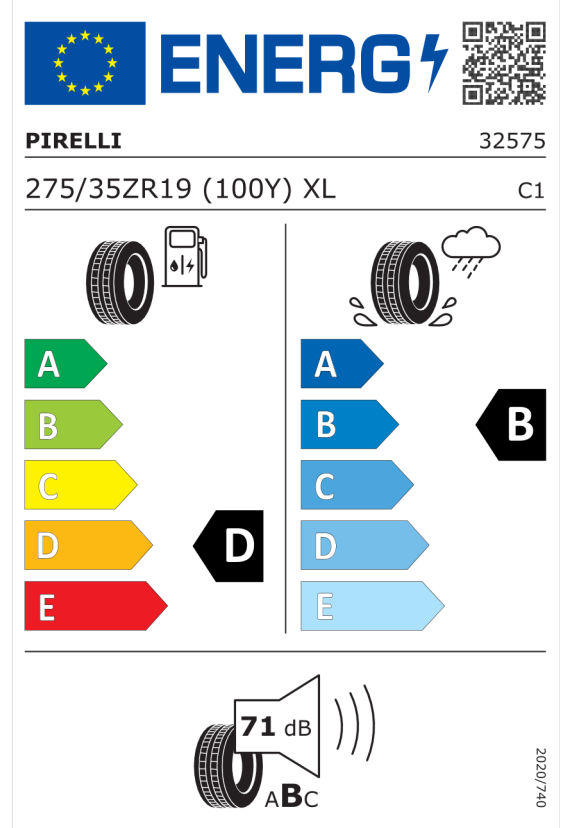

Číslo kalkulácie.
Dátum
Platnosť do

Ponuka
104499
06.02.2024
20.02.2024

EU Energetický štítok pre kolesá

Michelin 408484

<https://eprel.ec.europa.eu/qr/408484>

Pirelli 595975

<https://eprel.ec.europa.eu/qr/595975>

PIRELLI 32587

285/30ZR20 (99Y) XL C1

2020/740

<https://eprel.ec.europa.eu/qr/595977>

Číslo kalkulácie.
Dátum
Platnosť do

Ponuka
104499
06.02.2024
20.02.2024

Michelin 411719

The ENERGY label for Michelin 411719 features the European Union flag and the word "ENERGY" with a lightning bolt icon. A QR code is located to the right. Below the header, the brand "MICHELIN" and the number "701861" are displayed. The tire specification "285/30ZR20 (99Y) XL" and the class "C1" are listed. The label is divided into two columns: the left column shows fuel consumption with a gas pump icon and a scale from A (green) to E (red), with a black box highlighting "D"; the right column shows wet grip with a tire on a wet road icon and a scale from A (dark blue) to E (light blue), with a black box highlighting "B". At the bottom, a noise icon shows a tire and a speaker with "73 dB" and "ABC" below it. A vertical code "2020/740" is on the right side.