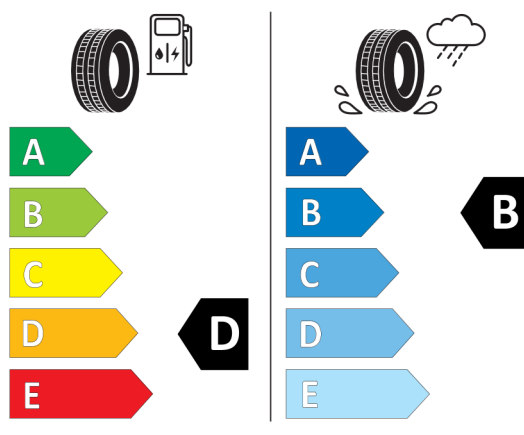

PIRELLI 32587

285/30ZR20 (99Y) XL C1

2020/740

<https://eprel.ec.europa.eu/qr/595977>

Číslo kalkulácie.
Dátum
Platnosť do

Ponuka
104499
06.02.2024
20.02.2024

Michelin 411719

The ENERGY label for Michelin 411719 features the European Union flag and the word "ENERGY" with a lightning bolt icon. A QR code is located to the right. Below the header, the brand "MICHELIN" and the number "701861" are displayed. The tire specification "285/30ZR20 (99Y) XL" and the class "C1" are listed. The label is divided into two columns: the left column shows fuel consumption with a gas pump icon and a scale from A (green) to E (red), with a black box highlighting "D"; the right column shows wet grip with a tire on a wet road icon and a scale from A (dark blue) to E (light blue), with a black box highlighting "B". At the bottom, a noise icon shows a tire and a speaker with "73 dB" and "ABC" below it. A vertical code "2020/740" is on the right side.