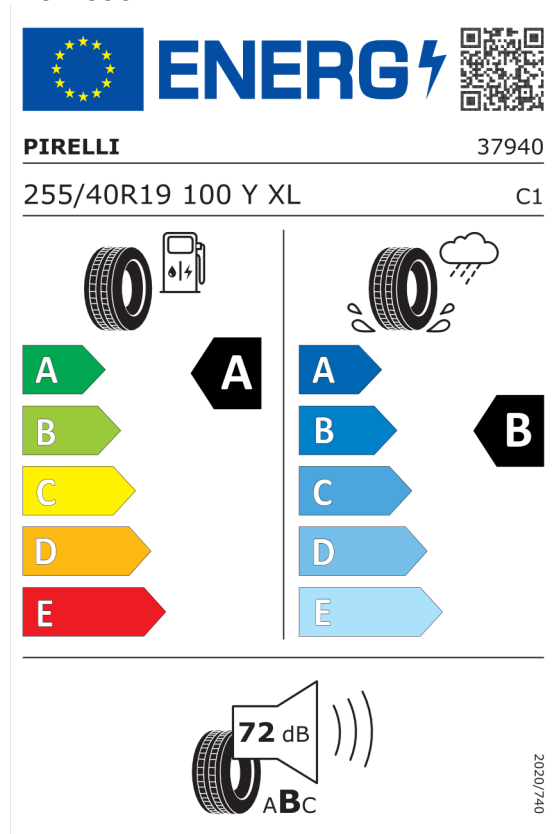

2020/740

Číslo kalkulácie.
Dátum
Platnosť do

Ponuka
102777
23.11.2023
07.12.2023

Michelin 445662

The label features the European Union flag and the 'ENERG' logo with a lightning bolt. A QR code is located to the right. Below the logo, 'MICHELIN' is written on the left and '142551' on the right. The tire specification '245/40R19 98 Y XL' is on the left and 'C1' on the right. The label is divided into two columns: the left column shows a fuel pump icon and a tire, with a scale of energy efficiency from A (green) to E (red), where 'A' is highlighted in a black box; the right column shows a tire with a rain cloud and water spray icon, with a scale from A (blue) to E (light blue), where 'B' is highlighted in a black box. At the bottom, a tire is shown next to a speaker icon with '72 dB' and 'ABC' below it. A vertical code '2020/740' is on the right side.

<https://eprel.ec.europa.eu/qr/445662>

Michelin 445663

The label features the European Union flag and the 'ENERG' logo with a lightning bolt. A QR code is located to the right. Below the logo, 'MICHELIN' is written on the left and '855886' on the right. The tire specification '255/40R19 100 Y XL' is on the left and 'C1' on the right. The label is divided into two columns: the left column shows a fuel pump icon and a tire, with a scale of energy efficiency from A (green) to E (red), where 'A' is highlighted in a black box; the right column shows a tire with a rain cloud and water spray icon, with a scale from A (blue) to E (light blue), where 'B' is highlighted in a black box. At the bottom, a tire is shown next to a speaker icon with '72 dB' and 'ABC' below it. A vertical code '2020/740' is on the right side.

<https://eprel.ec.europa.eu/qr/445663>

Číslo kalkulácie.
Dátum
Platnosť do

Ponuka
102777
23.11.2023
07.12.2023

Hankook 649687

<https://eprel.ec.europa.eu/qr/649687>

Pirelli 596421

<https://eprel.ec.europa.eu/qr/596421>