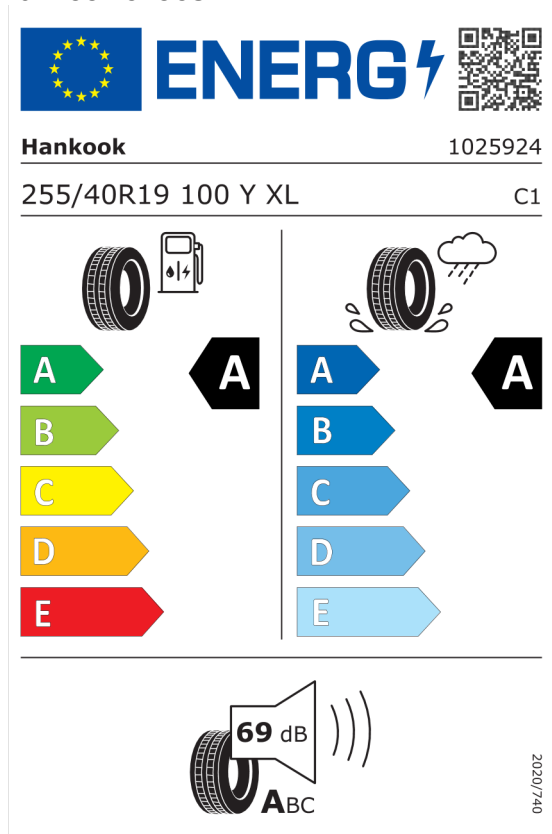

Číslo kalkulácie.
Dátum
Platnosť do

Ponuka
102777
23.11.2023
07.12.2023

Hankook 649687

<https://eprel.ec.europa.eu/qr/649687>