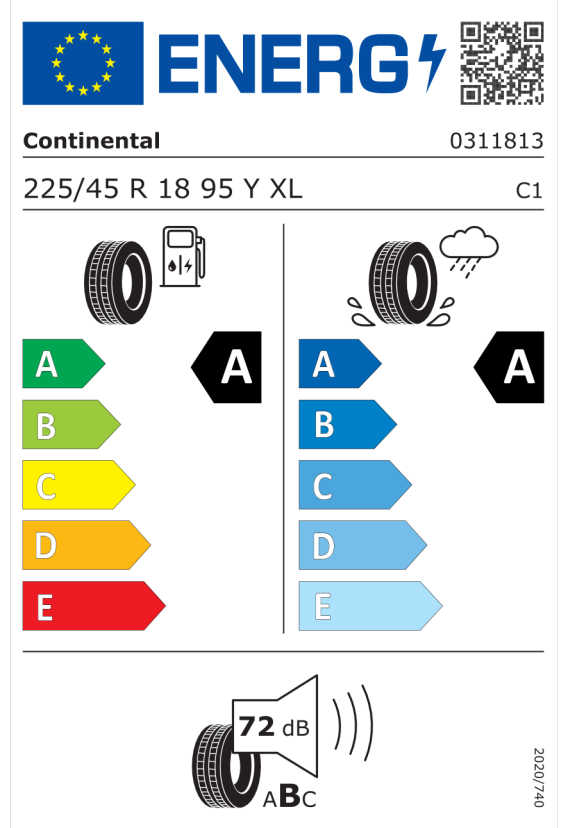

Cena celkom bez DPH	EUR	58.789,99
----------------------------	------------	------------------

Číslo kalkulácie.
Dátum
Platnosť do

Ponuka
105745
21.03.2024
04.04.2024

EU Energetický štítok pre kolesá

Bridgestone 381541

<https://eprel.ec.europa.eu/qr/381541>

Continental 483303

<https://eprel.ec.europa.eu/qr/483303>

Číslo kalkulácie.
Dátum
Platnosť do

Ponuka
105745
21.03.2024
04.04.2024

Pirelli 595504

The ENERGY label for Pirelli 595504 features the European Union flag and the word "ENERGY" with a lightning bolt icon. A QR code is located to the right. Below the header, the brand "PIRELLI" and the number "27459" are displayed. The tire specification "225/45R18 95 Y XL" and the class "C1" are shown. The label is divided into two columns: the left column shows a fuel pump icon and a tire, with a scale from A (green) to E (red) and a large black arrow pointing to 'A'; the right column shows a tire with a rain cloud and water spray, with a scale from A (blue) to E (light blue) and a large black arrow pointing to 'B'. At the bottom, a speaker icon indicates a noise level of 69 dB with a scale from A to C. A vertical code "2020/740" is on the right side.

<https://eprel.ec.europa.eu/qr/595504>

Michelin 445666

The ENERGY label for Michelin 445666 features the European Union flag and the word "ENERGY" with a lightning bolt icon. A QR code is located to the right. Below the header, the brand "MICHELIN" and the number "651590" are displayed. The tire specification "225/45R18 95 Y XL" and the class "C1" are shown. The label is divided into two columns: the left column shows a fuel pump icon and a tire, with a scale from A (green) to E (red) and a large black arrow pointing to 'A'; the right column shows a tire with a rain cloud and water spray, with a scale from A (blue) to E (light blue) and a large black arrow pointing to 'B'. At the bottom, a speaker icon indicates a noise level of 70 dB with a scale from A to C. A vertical code "2020/740" is on the right side.