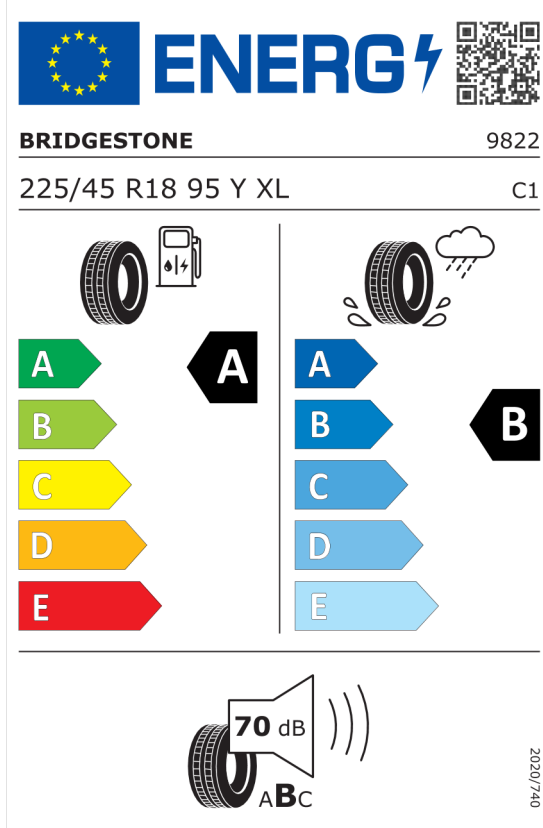

<https://eprel.ec.europa.eu/qr/381541>

Continental 483303

<https://eprel.ec.europa.eu/qr/483303>

Číslo kalkulácie.
Dátum
Platnosť do

Ponuka
105745
21.03.2024
04.04.2024

Pirelli 595504

The ENERGY label for Pirelli 595504 features the European Union flag and the word "ENERGY" with a lightning bolt icon. A QR code is located to the right. Below the header, the brand "PIRELLI" and the number "27459" are displayed. The tire specification "225/45R18 95 Y XL" and the class "C1" are shown. The label is divided into two columns: the left column shows a fuel pump icon and a tire, with a scale from A (green) to E (red) and a large black arrow pointing to 'A'; the right column shows a tire with a rain cloud and water spray, with a scale from A (blue) to E (light blue) and a large black arrow pointing to 'B'. At the bottom, a speaker icon indicates a noise level of 69 dB with a scale from A to C. A vertical code "2020/740" is on the right side.

<https://eprel.ec.europa.eu/qr/595504>

Michelin 445666

The ENERGY label for Michelin 445666 features the European Union flag and the word "ENERGY" with a lightning bolt icon. A QR code is located to the right. Below the header, the brand "MICHELIN" and the number "651590" are displayed. The tire specification "225/45R18 95 Y XL" and the class "C1" are shown. The label is divided into two columns: the left column shows a fuel pump icon and a tire, with a scale from A (green) to E (red) and a large black arrow pointing to 'A'; the right column shows a tire with a rain cloud and water spray, with a scale from A (blue) to E (light blue) and a large black arrow pointing to 'B'. At the bottom, a speaker icon indicates a noise level of 70 dB with a scale from A to C. A vertical code "2020/740" is on the right side.