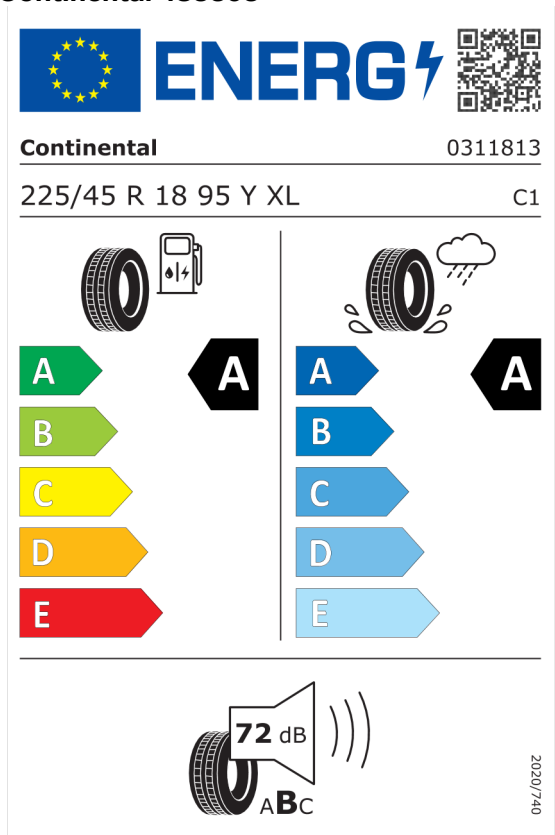

Číslo kalkulácie.
Dátum
Platnosť do

Ponuka
105749
21.03.2024
04.04.2024

EU Energetický štítok pre kolesá

Bridgestone 381541

<https://eprel.ec.europa.eu/qr/381541>

Continental 483303

<https://eprel.ec.europa.eu/qr/483303>

Číslo kalkulácie.
Dátum
Platnosť do

Ponuka
105749
21.03.2024
04.04.2024

Pirelli 595504

The image shows the ENERGY label for the Pirelli 595504 tire. It features the European Union flag and the word "ENERGY" with a lightning bolt icon. A QR code is located to the right. Below the header, the brand "PIRELLI" and the number "27459" are listed. The tire specification "225/45R18 95 Y XL" and the class "C1" are also present. The label is divided into two columns: the left column shows a fuel pump icon and a tire, with a scale from A (green) to E (red) where A is highlighted; the right column shows a tire with a rain cloud and water spray, with a scale from A (blue) to E (light blue) where B is highlighted. At the bottom, a speaker icon indicates a noise level of 69 dB with a scale from A to C. A vertical code "2020/740" is on the right side.

<https://eprel.ec.europa.eu/qr/595504>

Michelin 445666

The image shows the ENERGY label for the Michelin 445666 tire. It features the European Union flag and the word "ENERGY" with a lightning bolt icon. A QR code is located to the right. Below the header, the brand "MICHELIN" and the number "651590" are listed. The tire specification "225/45R18 95 Y XL" and the class "C1" are also present. The label is divided into two columns: the left column shows a fuel pump icon and a tire, with a scale from A (green) to E (red) where A is highlighted; the right column shows a tire with a rain cloud and water spray, with a scale from A (blue) to E (light blue) where B is highlighted. At the bottom, a speaker icon indicates a noise level of 70 dB with a scale from A to C. A vertical code "2020/740" is on the right side.