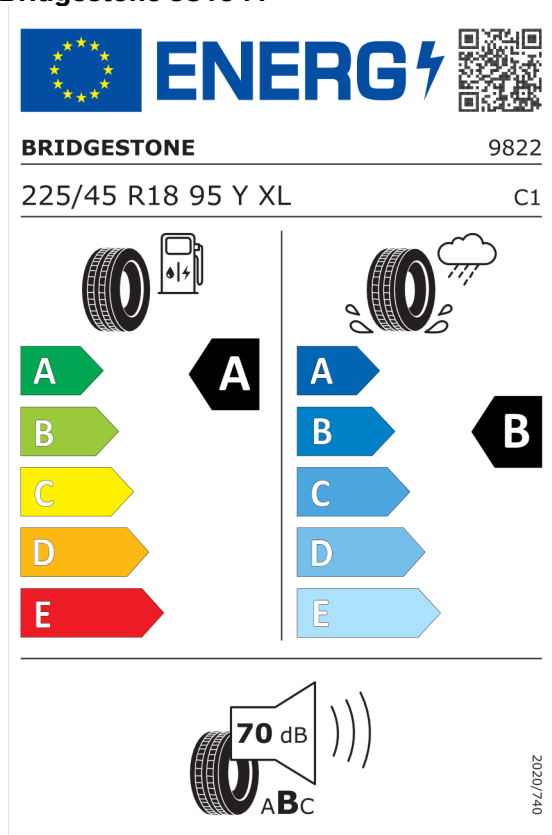

Číslo kalkulácie.
Dátum
Platnosť do

Ponuka
105749
21.03.2024
04.04.2024

EU Energetický štítok pre kolesá

Bridgestone 381541

<https://eprel.ec.europa.eu/qr/381541>