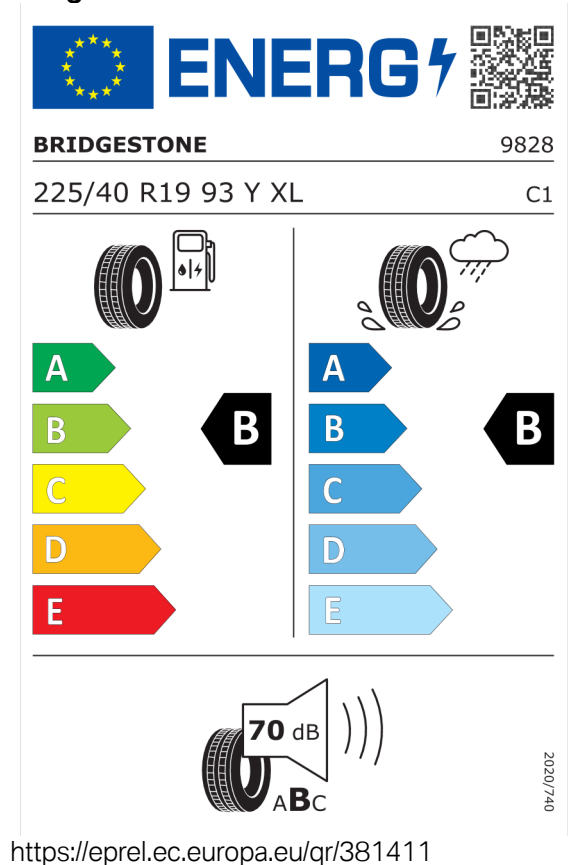

Číslo kalkulácie.  
Dátum  
Platnosť do

**Ponuka**  
106467  
17.04.2024  
01.05.2024

## EU Energetický štítok pre kolesá

### Bridgestone 381411

**Ponuka**  
Číslo kalkulácie. 106467  
Dátum 17.04.2024  
Platnosť do 01.05.2024

**Pirelli 595518**

The image shows the ENERGY label for a Pirelli tire. At the top left is the European Union flag, followed by the word "ENERGY" in blue with a lightning bolt icon. To the right is a QR code. Below this, the brand name "PIRELLI" is on the left and the number "27509" is on the right. The tire specification "225/40R19 93 Y XL" is on the left and "C1" is on the right. The main part of the label features two sets of energy efficiency scales. The left set, with a fuel pump icon, shows a scale from A (green) to E (red), with a black arrow pointing to B. The right set, with a tire and rain icon, shows a scale from A (blue) to E (light blue), with a black arrow pointing to B. At the bottom, a speaker icon shows "68 dB" and "ABC" below it. A vertical text "2020/740" is on the right side.

<https://eprel.ec.europa.eu/qr/595518>

**Goodyear 529635**

The image shows the ENERGY label for a Goodyear tire. At the top left is the European Union flag, followed by the word "ENERGY" in blue with a lightning bolt icon. To the right is a QR code. Below this, the brand name "GOODYEAR" is on the left and the number "540537" is on the right. The tire specification "255/35R19 96 Y XL" is on the left and "C1" is on the right. The main part of the label features two sets of energy efficiency scales. The left set, with a fuel pump icon, shows a scale from A (green) to E (red), with a black arrow pointing to B. The right set, with a tire and rain icon, shows a scale from A (blue) to E (light blue), with a black arrow pointing to B. At the bottom, a speaker icon shows "69 dB" and "ABC" below it. A vertical text "2020/740" is on the right side.