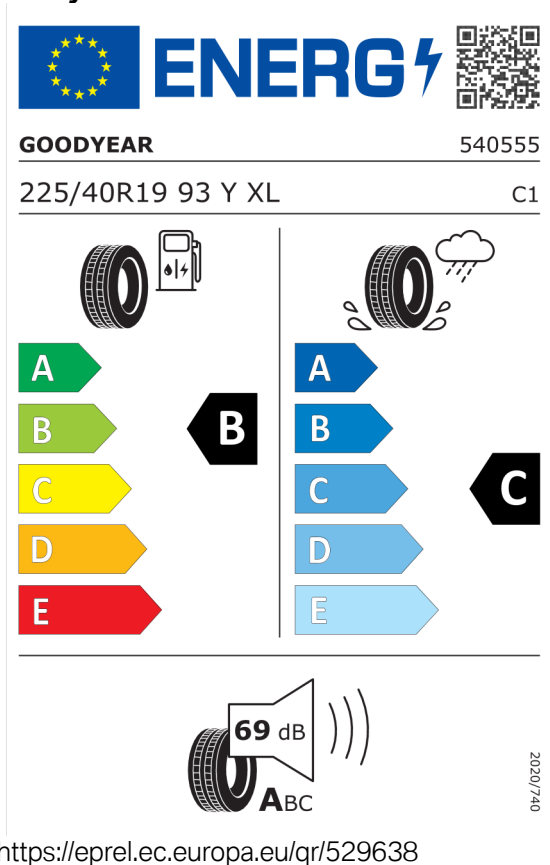

---

**Spolu farba, vnútorné prevedenie a výbava** EUR **19.318,00**

---

**Katalógová cena (cena vrátane DPH)** EUR **73.568,00**

---

Číslo kalkulácie. **Ponuka**  
106467  
Dátum 17.04.2024  
Platnosť do 01.05.2024

### Bridgestone 381411

**Ponuka**  
Číslo kalkulácie. 106467  
Dátum 17.04.2024  
Platnosť do 01.05.2024

**Pirelli 595518**

The image shows the ENERGY label for a Pirelli tire. At the top left is the European Union flag, followed by the word "ENERGY" in blue with a lightning bolt icon. To the right is a QR code. Below this, the brand name "PIRELLI" is on the left and the number "27509" is on the right. The tire specification "225/40R19 93 Y XL" is on the left and "C1" is on the right. The main part of the label features two sets of energy efficiency scales. The left set, with a fuel pump icon, shows a scale from A (green) to E (red), with a black arrow pointing to B. The right set, with a tire and rain icon, shows a scale from A (blue) to E (light blue), with a black arrow pointing to B. At the bottom, a speaker icon shows "68 dB" and "ABC" below it. A vertical text "2020/740" is on the right side.