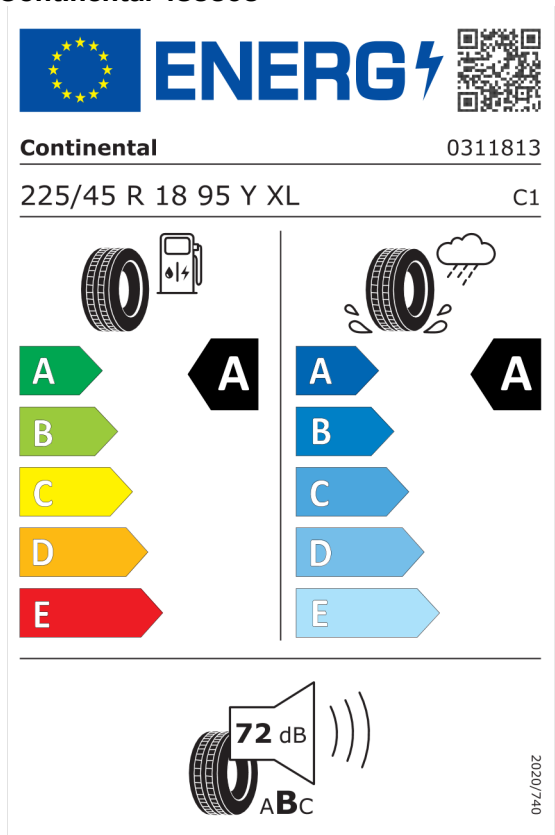

Číslo kalkulácie.
Dátum
Platnosť do

Ponuka
106206
09.04.2024
23.04.2024

EU Energetický štítok pre kolesá

Bridgestone 381541

<https://eprel.ec.europa.eu/qr/381541>

Continental 483303

<https://eprel.ec.europa.eu/qr/483303>

Číslo kalkulácie.
Dátum
Platnosť do

Ponuka
106206
09.04.2024
23.04.2024

Pirelli 595504

The ENERGY label for Pirelli 595504 features the European Union flag and the word "ENERGY" with a lightning bolt icon. A QR code is located to the right. Below the header, the brand "PIRELLI" and the number "27459" are displayed. The tire specification "225/45R18 95 Y XL" and the class "C1" are listed. The label is divided into two sections: fuel consumption and wet grip. The fuel consumption section shows a scale from A (green) to E (red) with a black arrow pointing to A. The wet grip section shows a scale from A (dark blue) to E (light blue) with a black arrow pointing to B. At the bottom, a noise level of 69 dB is indicated with a speaker icon and the letters "ABC". A vertical code "2020/740" is on the right side.

<https://eprel.ec.europa.eu/qr/595504>

Michelin 445666

The ENERGY label for Michelin 445666 features the European Union flag and the word "ENERGY" with a lightning bolt icon. A QR code is located to the right. Below the header, the brand "MICHELIN" and the number "651590" are displayed. The tire specification "225/45R18 95 Y XL" and the class "C1" are listed. The label is divided into two sections: fuel consumption and wet grip. The fuel consumption section shows a scale from A (green) to E (red) with a black arrow pointing to A. The wet grip section shows a scale from A (dark blue) to E (light blue) with a black arrow pointing to B. At the bottom, a noise level of 70 dB is indicated with a speaker icon and the letters "ABC". A vertical code "2020/740" is on the right side.