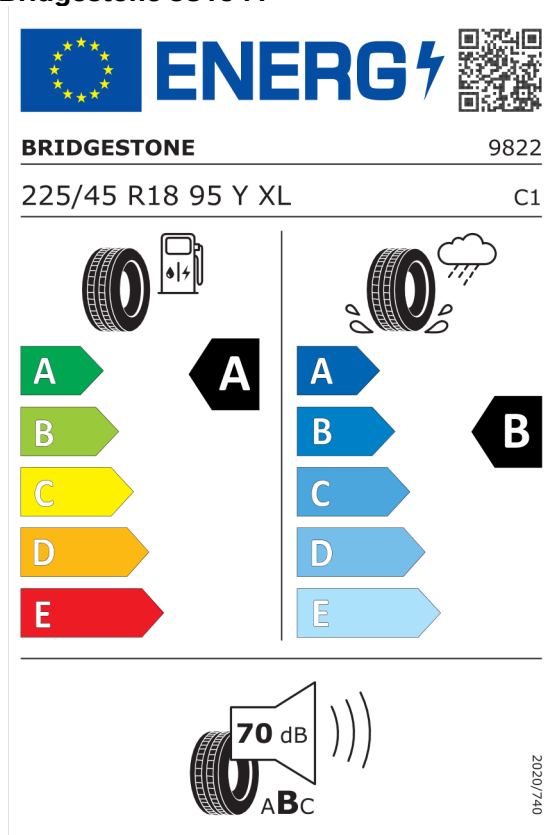

Číslo kalkulácie.
Dátum
Platnosť do

Ponuka
106206
09.04.2024
23.04.2024

EU Energetický štítok pre kolesá

Bridgestone 381541

<https://eprel.ec.europa.eu/qr/381541>