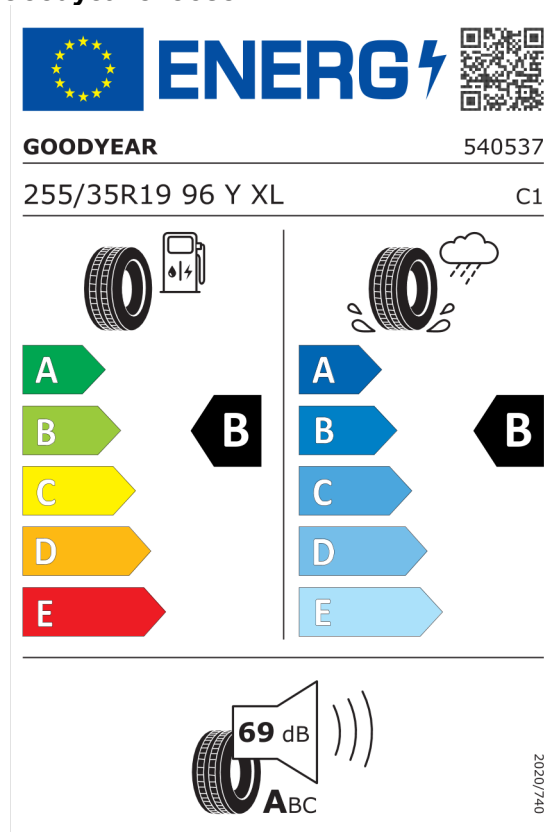

Goodyear 529635

<https://eprel.ec.europa.eu/qr/529635>