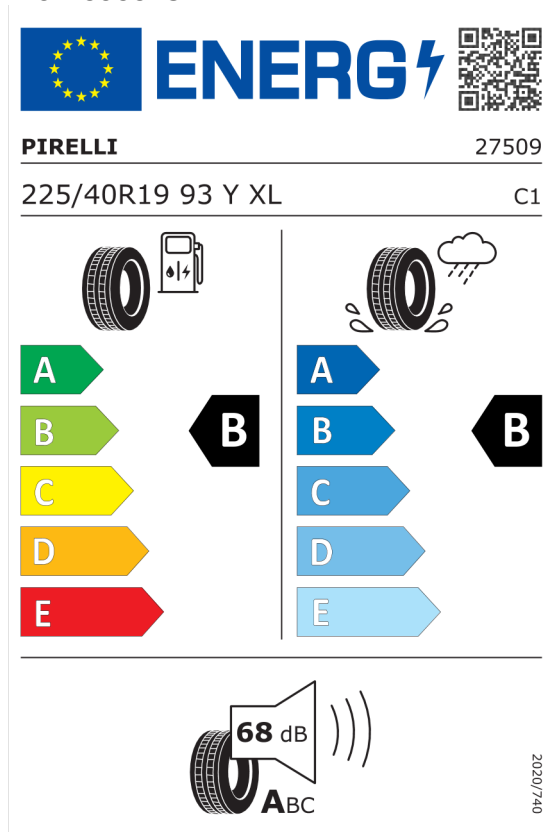

Číslo kalkulácie.
Dátum
Platnosť do

Ponuka
105738
20.03.2024
03.04.2024

Pirelli 595518

<https://eprel.ec.europa.eu/qr/595518>