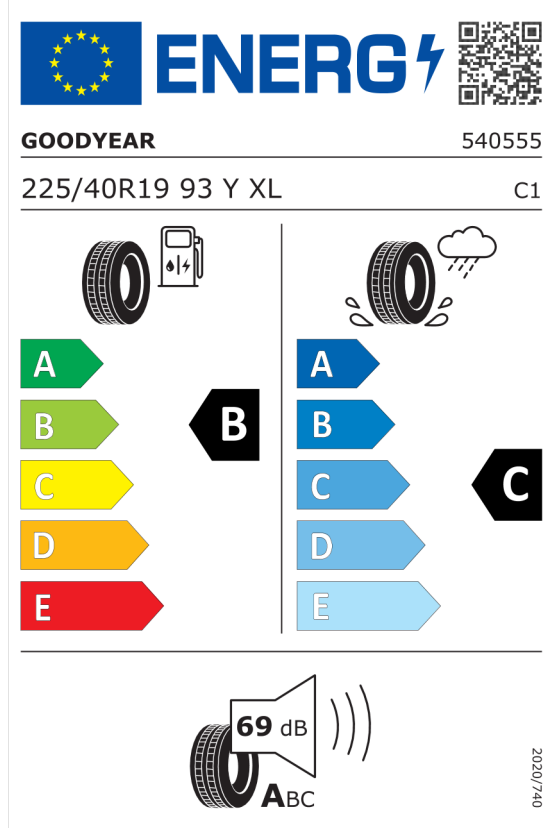

Quotation
Quotation No. 105186
Date 29.02.2024
Valid until 14.03.2024

EU Energy Label for Wheels

Goodyear 529638

<https://eprel.ec.europa.eu/qr/529638>