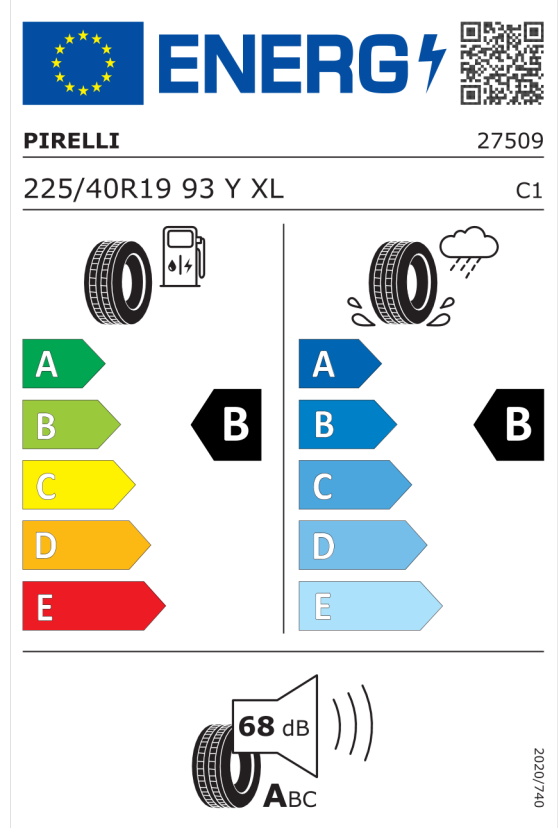

Quotation
 Quotation No. 105186
 Date 29.02.2024
 Valid until 14.03.2024

EU Energy Label for Wheels

Goodyear 529638

<https://eprel.ec.europa.eu/qr/529638>

Pirelli 595518

<https://eprel.ec.europa.eu/qr/595518>

Quotation No. 105186
Date 29.02.2024
Valid until 14.03.2024

Goodyear 529635

The ENERGY label for Goodyear 529635 features the European Union flag and the word "ENERGY" with a lightning bolt icon. A QR code is located to the right. Below this, the brand "GOODYEAR" and the number "540537" are displayed. The tire specification "255/35R19 96 Y XL" and the class "C1" are listed. The label is divided into two columns: the left column shows a fuel pump icon and a tire, with a vertical bar indicating a rating of "B"; the right column shows a tire with a rain cloud and water spray icon, also indicating a rating of "B". A color-coded scale from A (green) to E (red) is shown on the left. At the bottom, a speaker icon indicates a noise level of "69 dB" with a rating of "ABC". A vertical text "2020/740" is on the right side.

<https://eprel.ec.europa.eu/qr/529635>

Pirelli 595517

The ENERGY label for Pirelli 595517 features the European Union flag and the word "ENERGY" with a lightning bolt icon. A QR code is located to the right. Below this, the brand "PIRELLI" and the number "27508" are displayed. The tire specification "255/35R19 96 Y XL" and the class "C1" are listed. The label is divided into two columns: the left column shows a fuel pump icon and a tire, with a vertical bar indicating a rating of "B"; the right column shows a tire with a rain cloud and water spray icon, also indicating a rating of "B". A color-coded scale from A (green) to E (red) is shown on the left. At the bottom, a speaker icon indicates a noise level of "68 dB" with a rating of "ABC". A vertical text "2020/740" is on the right side.