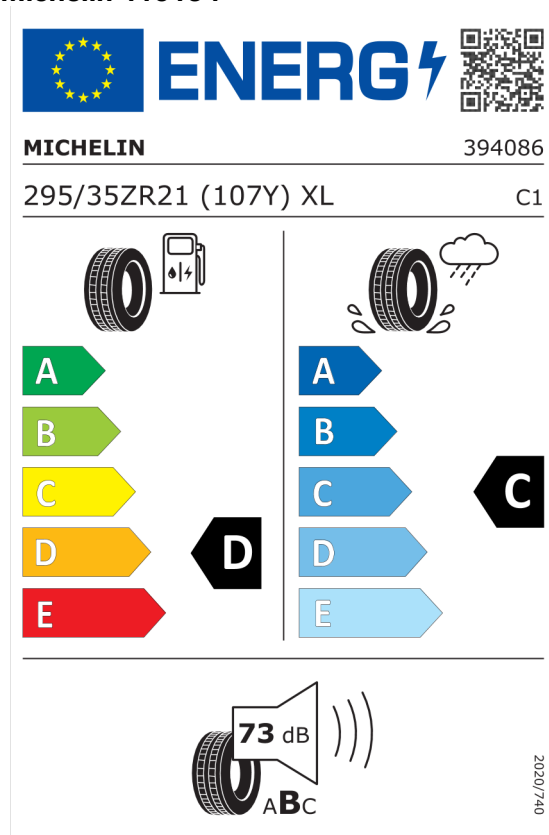

Číslo kalkulácie.
Dátum
Platnosť do

Ponuka
106895
06.05.2024
20.05.2024

EU Energetický štítok pre kolesá

Pirelli 595961

<https://eprel.ec.europa.eu/qr/595961>

Michelin 410194

<https://eprel.ec.europa.eu/qr/410194>

Číslo kalkulácie.
Dátum
Platnosť do

Ponuka
106895
06.05.2024
20.05.2024

Pirelli 595962

The image shows the ENERGY label for Pirelli 595962. It features the European Union flag and the word "ENERGY" with a lightning bolt icon. A QR code is located to the right. Below the logo, the brand name "PIRELLI" and the number "32537" are displayed. The tire specification "315/30ZR22 (107Y) XL" and the category "C1" are listed. The label is divided into two columns: the left column shows fuel consumption efficiency with a scale from A (green) to E (red), and the right column shows wet grip performance with a scale from A (dark blue) to E (light blue). A large black arrow points to the "C" rating for fuel consumption and the "A" rating for wet grip. At the bottom, a noise level of 73 dB is indicated with a speaker icon and the letters "ABC". A vertical code "2020/740" is on the right side.

<https://eprel.ec.europa.eu/qr/595962>

Michelin 411026

The image shows the ENERGY label for Michelin 411026. It features the European Union flag and the word "ENERGY" with a lightning bolt icon. A QR code is located to the right. Below the logo, the brand name "MICHELIN" and the number "561539" are displayed. The tire specification "315/30ZR22 (107Y) XL" and the category "C1" are listed. The label is divided into two columns: the left column shows fuel consumption efficiency with a scale from A (green) to E (red), and the right column shows wet grip performance with a scale from A (dark blue) to E (light blue). A large black arrow points to the "D" rating for fuel consumption and the "C" rating for wet grip. At the bottom, a noise level of 73 dB is indicated with a speaker icon and the letters "ABC". A vertical code "2020/740" is on the right side.