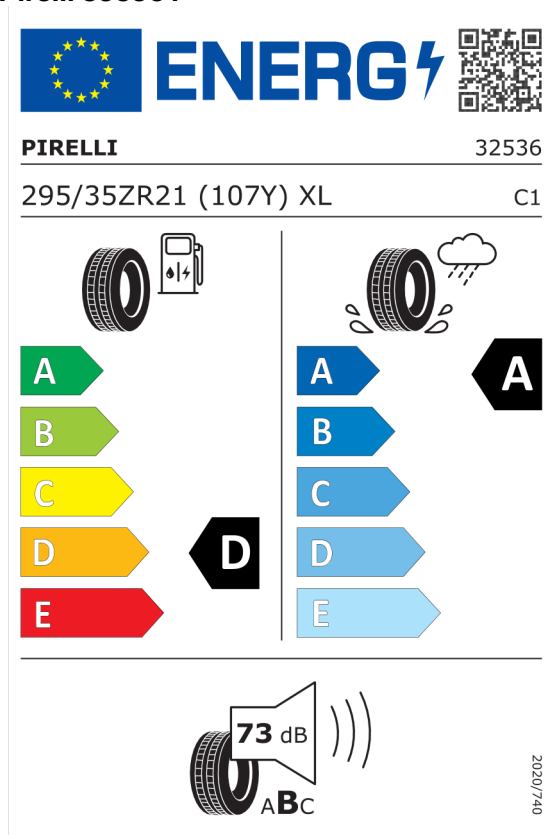

Číslo kalkulácie.
Dátum
Platnosť do

Ponuka
106895
06.05.2024
20.05.2024

EU Energetický štítok pre kolesá

Pirelli 595961

<https://eprel.ec.europa.eu/qr/595961>

Michelin 410194

<https://eprel.ec.europa.eu/qr/410194>

Číslo kalkulácie.
Dátum
Platnosť do

Ponuka
106895
06.05.2024
20.05.2024

Pirelli 595962

The image shows the ENERGY label for Pirelli 595962. It features the European Union flag and the word "ENERGY" with a lightning bolt icon. A QR code is located to the right. Below the logo, the brand name "PIRELLI" and the number "32537" are displayed. The tire specification "315/30ZR22 (107Y) XL" and the category "C1" are listed. The label is divided into two columns: the left column shows fuel consumption efficiency with a scale from A (green) to E (red), and the right column shows wet grip performance with a scale from A (dark blue) to E (light blue). A large black arrow points to the "C" rating for fuel consumption and the "A" rating for wet grip. At the bottom, a noise level of 73 dB is indicated with a speaker icon and the letters "ABC". A vertical code "2020/740" is on the right side.

<https://eprel.ec.europa.eu/qr/595962>

Michelin 411026

The image shows the ENERGY label for Michelin 411026. It features the European Union flag and the word "ENERGY" with a lightning bolt icon. A QR code is located to the right. Below the logo, the brand name "MICHELIN" and the number "561539" are displayed. The tire specification "315/30ZR22 (107Y) XL" and the category "C1" are listed. The label is divided into two columns: the left column shows fuel consumption efficiency with a scale from A (green) to E (red), and the right column shows wet grip performance with a scale from A (dark blue) to E (light blue). A large black arrow points to the "D" rating for fuel consumption and the "C" rating for wet grip. At the bottom, a noise level of 73 dB is indicated with a speaker icon and the letters "ABC". A vertical code "2020/740" is on the right side.