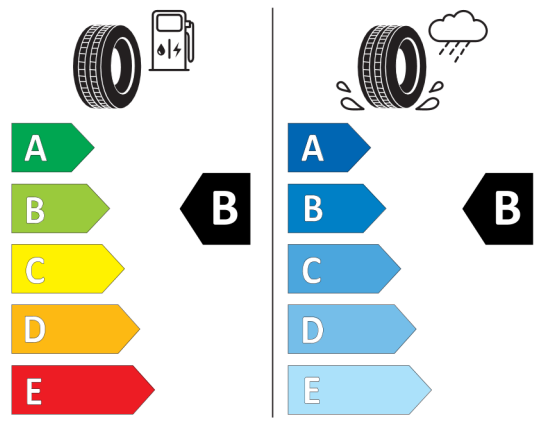

Pirelli 581088

PIRELLI 27511

315/30R22 107 Y XL C1

2020/740

<https://eprel.ec.europa.eu/qr/581088>