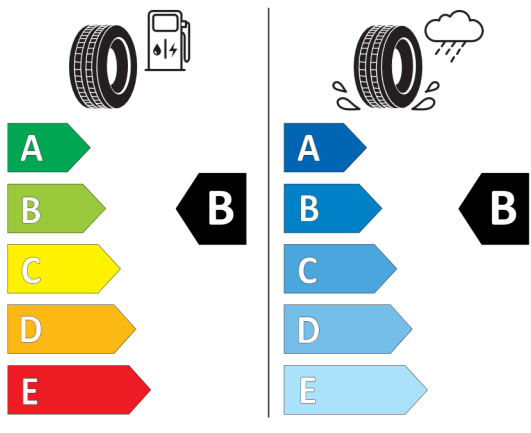

Quotation

Quotation No.

106012

Date

03.04.2024

Valid until

17.04.2024

Continental 482629

Continental 0358877

275/35 R 22 104 Y XL C1

2020/740

<https://eprel.ec.europa.eu/qr/482629>