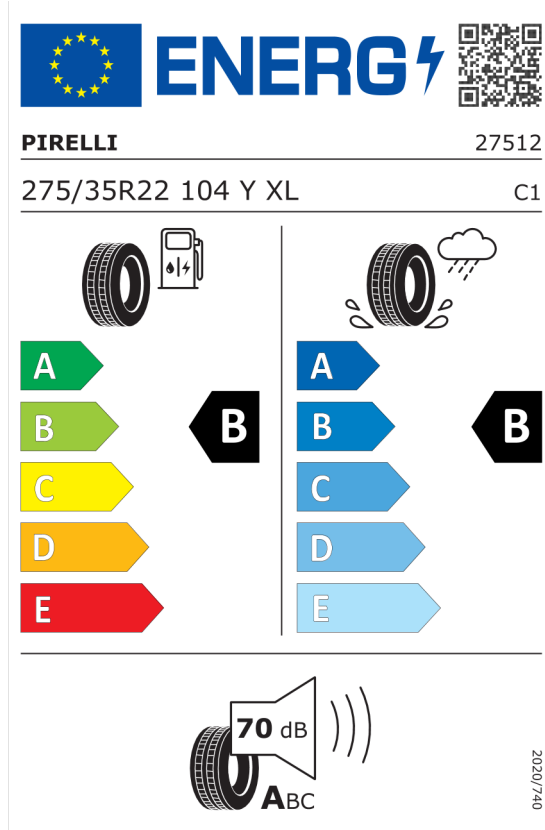

EU Energy Label for Wheels

Pirelli 581076

<https://eprel.ec.europa.eu/qr/581076>

Pirelli 1618155

<https://eprel.ec.europa.eu/qr/1618155>

Quotation
 Quotation No. 105940
 Date 28.03.2024
 Valid until 11.04.2024