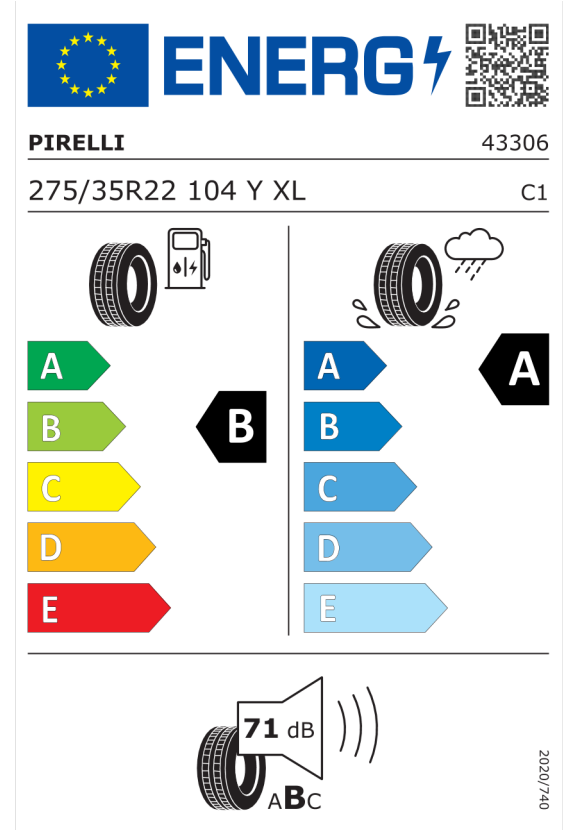

EU Energy Label for Wheels

Pirelli 581076

<https://eprel.ec.europa.eu/qr/581076>

Pirelli 1618155

<https://eprel.ec.europa.eu/qr/1618155>

Quotation
 Quotation No. 105940
 Date 28.03.2024
 Valid until 11.04.2024