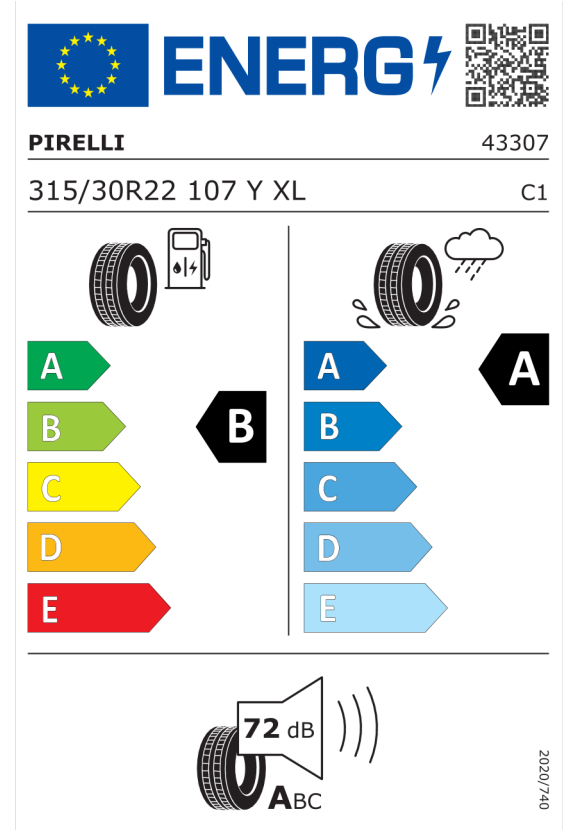

EU Energy Label for Wheels

Pirelli 1618155

<https://eprel.ec.europa.eu/qr/1618155>

Pirelli 1618156

<https://eprel.ec.europa.eu/qr/1618156>

Quotation

Quotation No. 105525
Date 12.03.2024
Valid until 26.03.2024