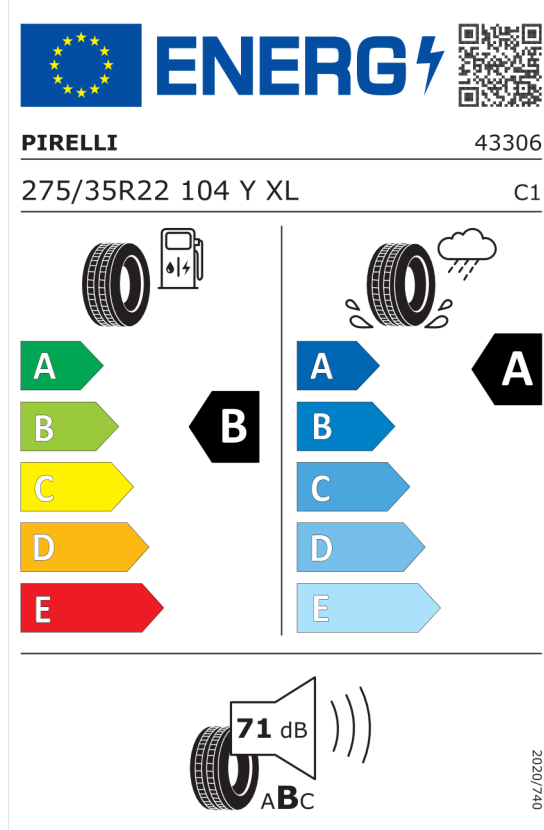

Quotation
Quotation No. 105525
Date 12.03.2024
Valid until 26.03.2024

EU Energy Label for Wheels

Pirelli 1618155

<https://eprel.ec.europa.eu/qr/1618155>