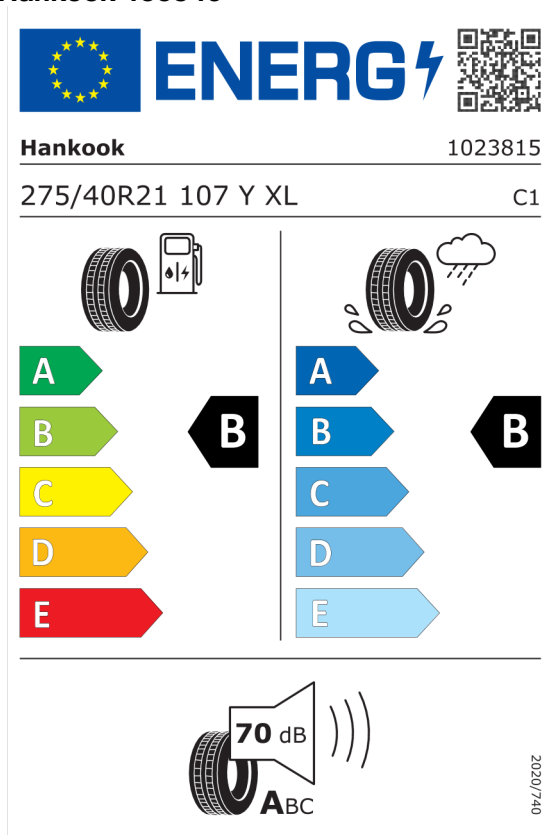

---

<b>Cena celkom bez DPH</b>	<b>EUR</b>	<b>86.574,16</b>
----------------------------	------------	------------------

---

Číslo kalkulácie.  
Dátum  
Platnosť do

**Ponuka**  
104709  
12.02.2024  
26.02.2024

## EU Energetický štítok pre kolesá

### Hankook 466540

<https://eprel.ec.europa.eu/qr/466540>

Číslo kalkulácie.  
Dátum  
Platnosť do

**Ponuka**  
104709  
12.02.2024  
26.02.2024

**Pirelli 581097**

The image shows the ENERGY label for the Pirelli 581097 tire. It features the European Union flag and the word "ENERGY" with a lightning bolt icon. A QR code is located to the right. Below the logo, the brand name "PIRELLI" and the number "27514" are displayed. The tire specifications "275/40R21 107 Y XL" and the class "C1" are listed. The label is divided into two columns: the left column shows fuel consumption with a gas pump icon and a scale from A (green) to E (red), with a black arrow pointing to B; the right column shows wet grip with a tire on a wet surface icon and a scale from A (dark blue) to E (light blue), with a black arrow pointing to B. At the bottom, a noise icon shows a tire and a speaker with "70 dB" and "ABC" below it. A vertical code "2020/740" is on the right side.