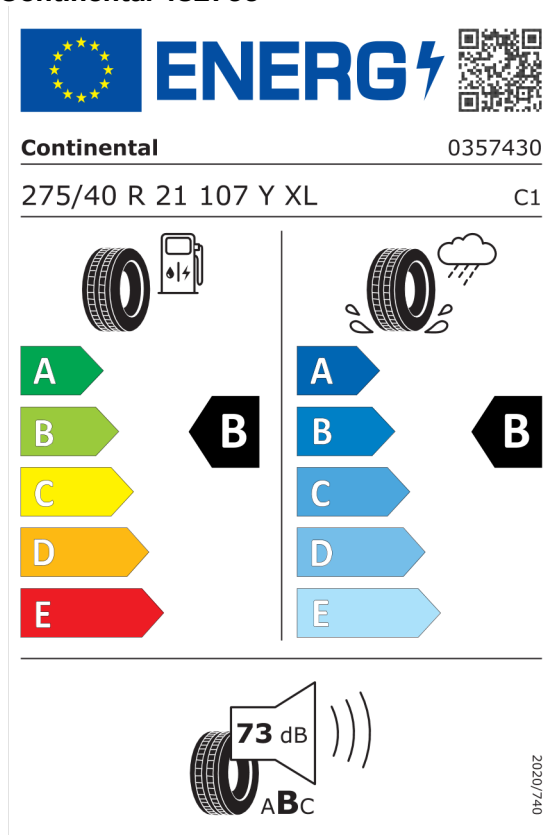

Číslo kalkulácie.
Dátum
Platnosť do

Ponuka
102776
23.11.2023
07.12.2023

EU Energetický štítok pre kolesá

Continental 482799

<https://eprel.ec.europa.eu/qr/482799>