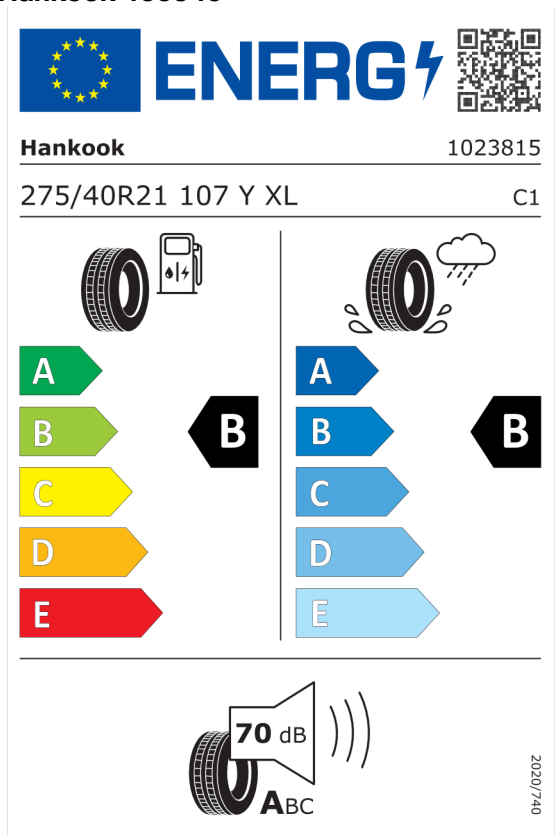

Hankook 466540

<https://eprel.ec.europa.eu/qr/466540>