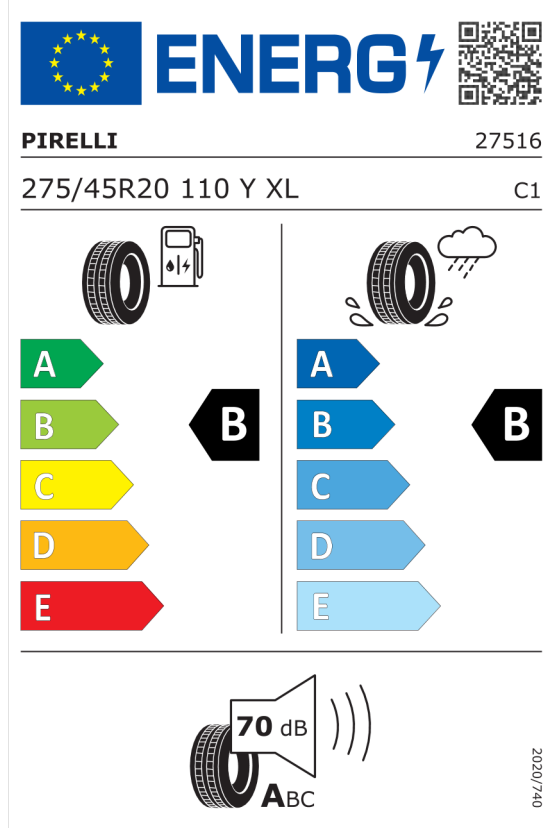

Číslo kalkulácie.
Dátum
Platnosť do

Ponuka
105716
20.03.2024
03.04.2024

EU Energetický štítok pre kolesá

Pirelli 581098

<https://eprel.ec.europa.eu/qr/581098>

Hankook 466533

<https://eprel.ec.europa.eu/qr/466533>

Ponuka
Číslo kalkulácie. 105716
Dátum 20.03.2024
Platnosť do 03.04.2024

Bridgestone 383260

The label features the European Union flag and the word "ENERGY" with a lightning bolt icon. A QR code is located to the right. Below this, the brand name "BRIDGESTONE" and the number "13668" are displayed. The tire specifications "275/45 R20 110 Y XL" and the class "C1" are listed. The label is divided into two columns: the left column shows fuel efficiency with a gas pump icon and a scale from A (green) to E (red), with a black arrow pointing to B; the right column shows wet grip with a tire on a wet surface icon and a scale from A (dark blue) to E (light blue), with a black arrow pointing to B. At the bottom, a noise icon shows a tire and a speaker with "71 dB" and "ABC" below it. A vertical code "2020/740" is on the right side.

<https://eprel.ec.europa.eu/qr/383260>

Pirelli 581089

The label features the European Union flag and the word "ENERGY" with a lightning bolt icon. A QR code is located to the right. Below this, the brand name "PIRELLI" and the number "27515" are displayed. The tire specifications "305/40R20 112 Y XL" and the class "C1" are listed. The label is divided into two columns: the left column shows fuel efficiency with a gas pump icon and a scale from A (green) to E (red), with a black arrow pointing to B; the right column shows wet grip with a tire on a wet surface icon and a scale from A (dark blue) to E (light blue), with a black arrow pointing to B. At the bottom, a noise icon shows a tire and a speaker with "69 dB" and "ABC" below it. A vertical code "2020/740" is on the right side.