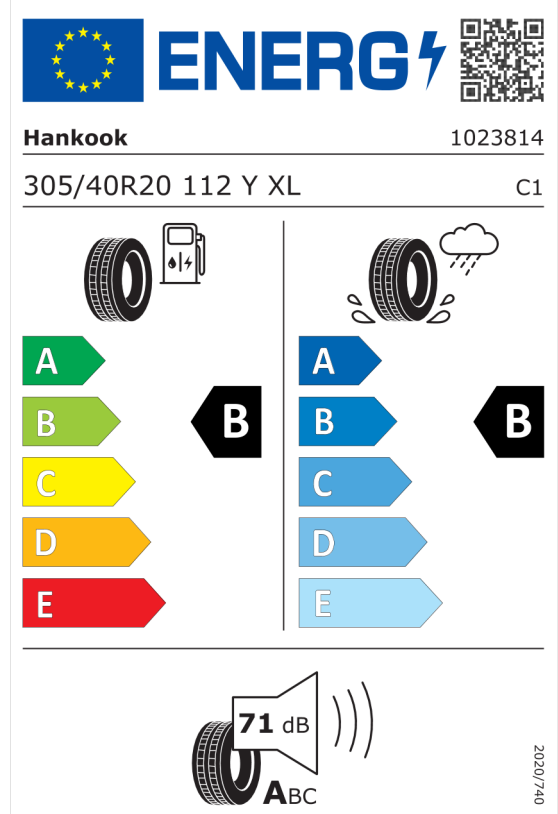

Ponuka
Číslo kalkulácie. 105716
Dátum 20.03.2024
Platnosť do 03.04.2024

Bridgestone 383260

The label features the European Union flag and the word "ENERGY" with a lightning bolt icon. A QR code is located to the right. Below this, the brand name "BRIDGESTONE" and the number "13668" are displayed. The tire specifications "275/45 R20 110 Y XL" and the class "C1" are listed. The label is divided into two columns: the left column shows fuel efficiency with a gas pump icon and a scale from A (green) to E (red), with a black arrow pointing to B; the right column shows wet grip with a tire on a wet surface icon and a scale from A (dark blue) to E (light blue), with a black arrow pointing to B. At the bottom, a noise icon shows a tire and a speaker with "71 dB" and "ABC" below it. A vertical code "2020/740" is on the right side.

<https://eprel.ec.europa.eu/qr/383260>

Pirelli 581089

The label features the European Union flag and the word "ENERGY" with a lightning bolt icon. A QR code is located to the right. Below this, the brand name "PIRELLI" and the number "27515" are displayed. The tire specifications "305/40R20 112 Y XL" and the class "C1" are listed. The label is divided into two columns: the left column shows fuel efficiency with a gas pump icon and a scale from A (green) to E (red), with a black arrow pointing to B; the right column shows wet grip with a tire on a wet surface icon and a scale from A (dark blue) to E (light blue), with a black arrow pointing to B. At the bottom, a noise icon shows a tire and a speaker with "69 dB" and "ABC" below it. A vertical code "2020/740" is on the right side.

<https://eprel.ec.europa.eu/qr/581089>

Číslo kalkulácie.
Dátum
Platnosť do

Ponuka
105716
20.03.2024
03.04.2024

Bridgestone 383337

<https://eprel.ec.europa.eu/qr/383337>

Hankook 466536

<https://eprel.ec.europa.eu/qr/466536>