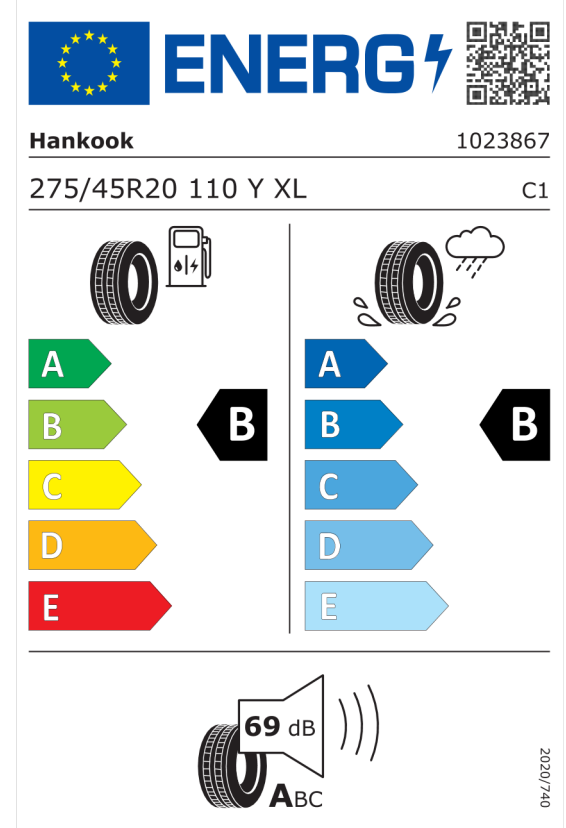

Číslo kalkulácie.
Dátum
Platnosť do

Ponuka
105716
20.03.2024
03.04.2024

EU Energetický štítok pre kolesá

Pirelli 581098

<https://eprel.ec.europa.eu/qr/581098>

Hankook 466533

<https://eprel.ec.europa.eu/qr/466533>

Ponuka
Číslo kalkulácie. 105716
Dátum 20.03.2024
Platnosť do 03.04.2024

Bridgestone 383260

The label features the European Union flag and the word "ENERGY" with a lightning bolt icon. A QR code is located to the right. Below this, the brand name "BRIDGESTONE" and the number "13668" are displayed. The tire specifications "275/45 R20 110 Y XL" and the class "C1" are listed. The label is divided into two columns: the left column shows fuel efficiency with a gas pump icon and a scale from A (green) to E (red), with a black arrow pointing to B; the right column shows wet grip with a tire on a wet surface icon and a scale from A (dark blue) to E (light blue), with a black arrow pointing to B. At the bottom, a noise icon shows a tire and a speaker with "71 dB" and "ABC" below it. A vertical code "2020/740" is on the right side.

<https://eprel.ec.europa.eu/qr/383260>

Pirelli 581089

The label features the European Union flag and the word "ENERGY" with a lightning bolt icon. A QR code is located to the right. Below this, the brand name "PIRELLI" and the number "27515" are displayed. The tire specifications "305/40R20 112 Y XL" and the class "C1" are listed. The label is divided into two columns: the left column shows fuel efficiency with a gas pump icon and a scale from A (green) to E (red), with a black arrow pointing to B; the right column shows wet grip with a tire on a wet surface icon and a scale from A (dark blue) to E (light blue), with a black arrow pointing to B. At the bottom, a noise icon shows a tire and a speaker with "69 dB" and "ABC" below it. A vertical code "2020/740" is on the right side.