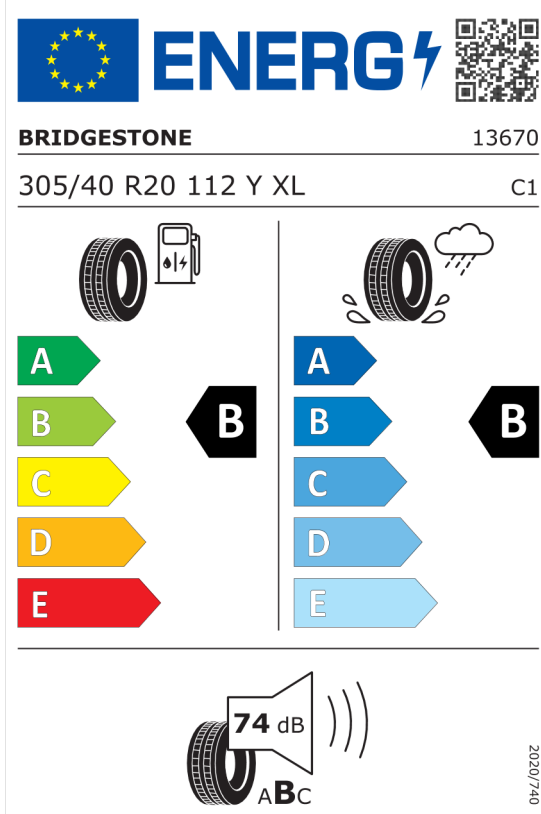

Číslo kalkulácie.
Dátum
Platnosť do

Ponuka
105716
20.03.2024
03.04.2024

Bridgestone 383337

<https://eprel.ec.europa.eu/qr/383337>