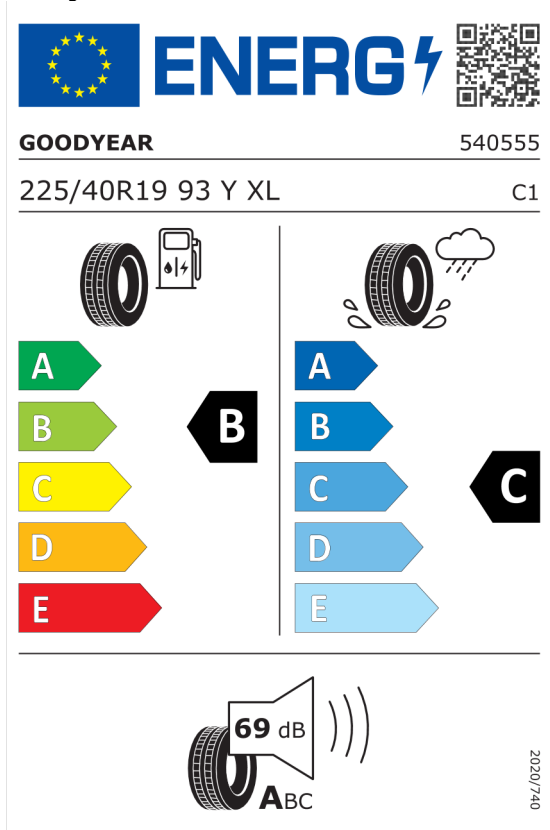

Číslo kalkulácie.
Dátum
Platnosť do

Ponuka
105942
28.03.2024
11.04.2024

EU Energetický štítok pre kolesá

Goodyear 529638

<https://eprel.ec.europa.eu/qr/529638>