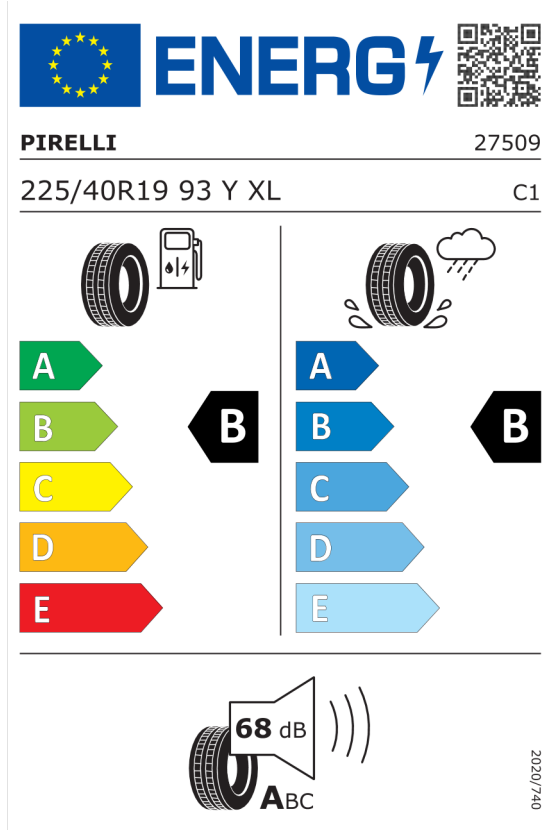

Pirelli 595518

<https://eprel.ec.europa.eu/qr/595518>