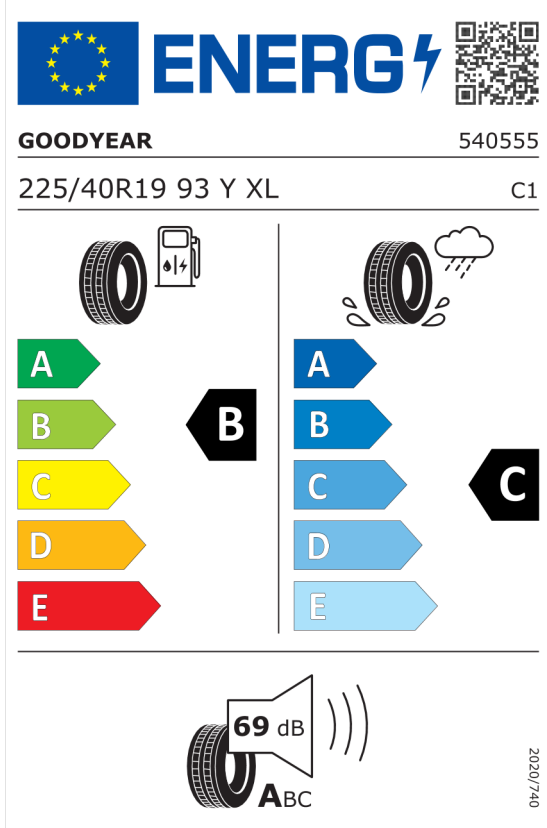

Quotation
 Quotation No. 105942
 Date 28.03.2024
 Valid until 11.04.2024

EU Energy Label for Wheels

Goodyear 529638

<https://eprel.ec.europa.eu/qr/529638>

Pirelli 595518

<https://eprel.ec.europa.eu/qr/595518>