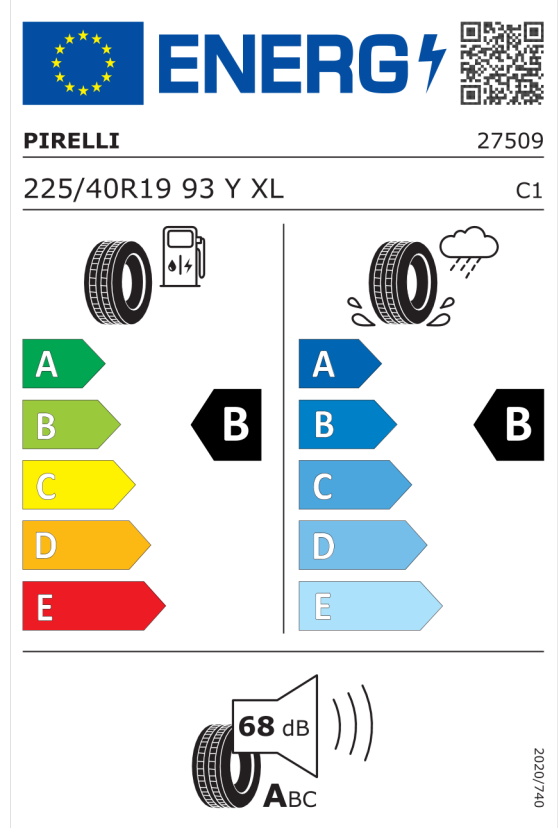

Quotation
 Quotation No. 105942
 Date 28.03.2024
 Valid until 11.04.2024

EU Energy Label for Wheels

Goodyear 529638

<https://eprel.ec.europa.eu/qr/529638>

Pirelli 595518

<https://eprel.ec.europa.eu/qr/595518>