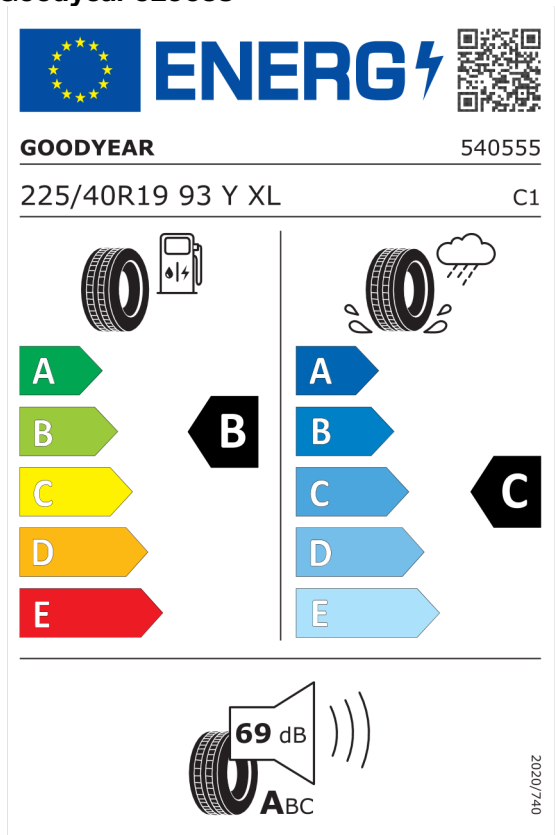

Číslo kalkulácie.
Dátum
Platnosť do

Ponuka
99463
06.10.2023
20.10.2023

EU Energetický štítok pre kolesá

Pirelli 595518

<https://eprel.ec.europa.eu/qr/595518>

Goodyear 529638

<https://eprel.ec.europa.eu/qr/529638>

Ponuka
Číslo kalkulácie. 99463
Dátum 06.10.2023
Platnosť do 20.10.2023

Bridgestone 381411

The label features the European Union flag and the word "ENERGY" with a lightning bolt icon. A QR code is located to the right. Below the logo, the brand name "BRIDGESTONE" and the number "9828" are displayed. The tire specification "225/40 R19 93 Y XL" and the class "C1" are listed. The label is divided into two columns: the left column shows a fuel pump icon and a tire, with a vertical scale of energy efficiency from A (green) to E (red), where B is highlighted; the right column shows a tire with a rain cloud and water spray, with a vertical scale of wet grip from A (dark blue) to E (light blue), where B is highlighted. At the bottom, a noise level of 70 dB is shown with a speaker icon and a scale from A to C. The date "2020/740" is printed vertically on the right side.

<https://eprel.ec.europa.eu/qr/381411>

Pirelli 595517

The label features the European Union flag and the word "ENERGY" with a lightning bolt icon. A QR code is located to the right. Below the logo, the brand name "PIRELLI" and the number "27508" are displayed. The tire specification "255/35R19 96 Y XL" and the class "C1" are listed. The label is divided into two columns: the left column shows a fuel pump icon and a tire, with a vertical scale of energy efficiency from A (green) to E (red), where B is highlighted; the right column shows a tire with a rain cloud and water spray, with a vertical scale of wet grip from A (dark blue) to E (light blue), where B is highlighted. At the bottom, a noise level of 68 dB is shown with a speaker icon and a scale from A to C. The date "2020/740" is printed vertically on the right side.