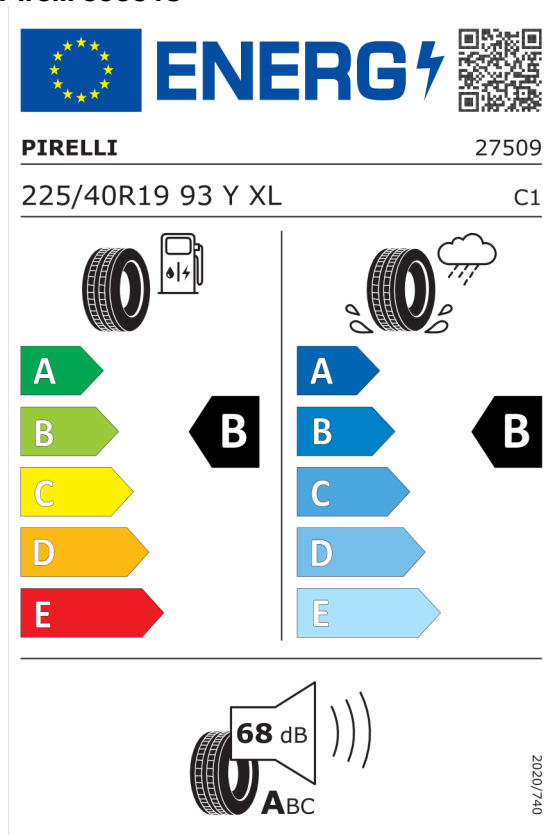

Číslo kalkulácie.
Dátum
Platnosť do

Ponuka
99463
06.10.2023
20.10.2023

EU Energetický štítok pre kolesá

Pirelli 595518

<https://eprel.ec.europa.eu/qr/595518>