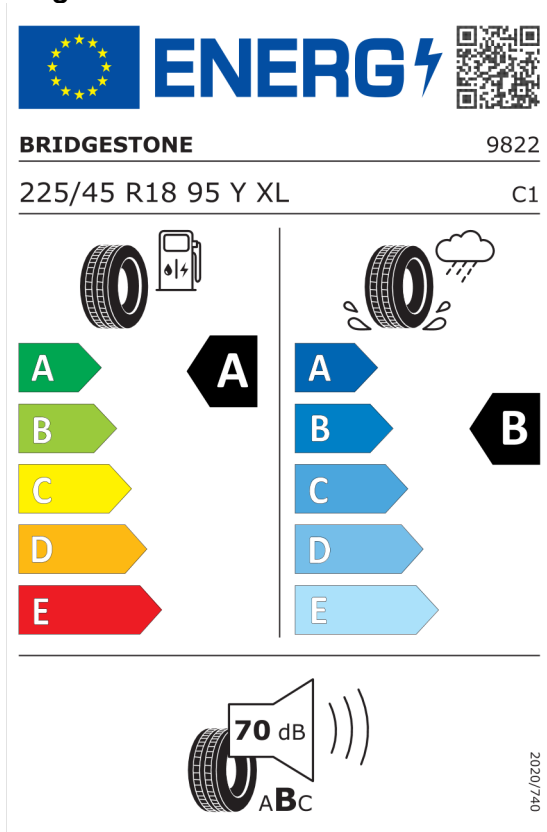

Číslo kalkulácie.
Dátum
Platnosť do

Ponuka
105236
01.03.2024
15.03.2024

EU Energetický štítok pre kolesá

Bridgestone 381541

<https://eprel.ec.europa.eu/qr/381541>