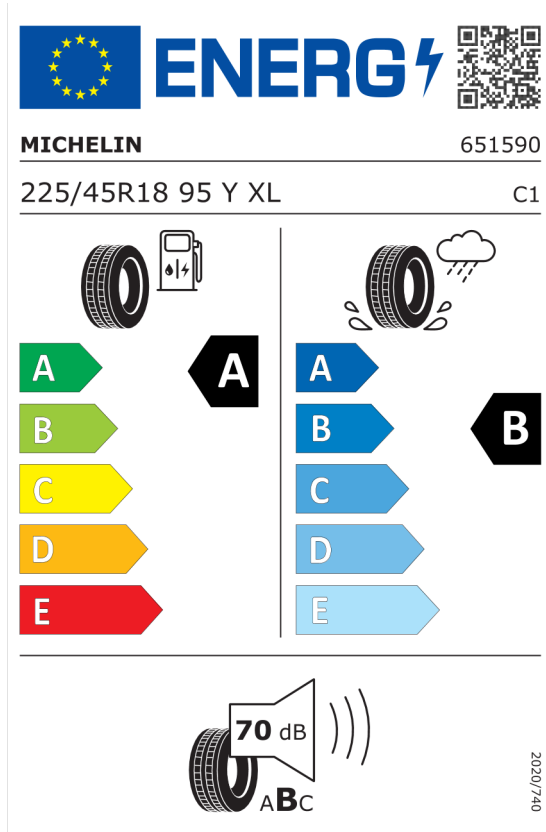

Michelin 445666

<https://eprel.ec.europa.eu/qr/445666>