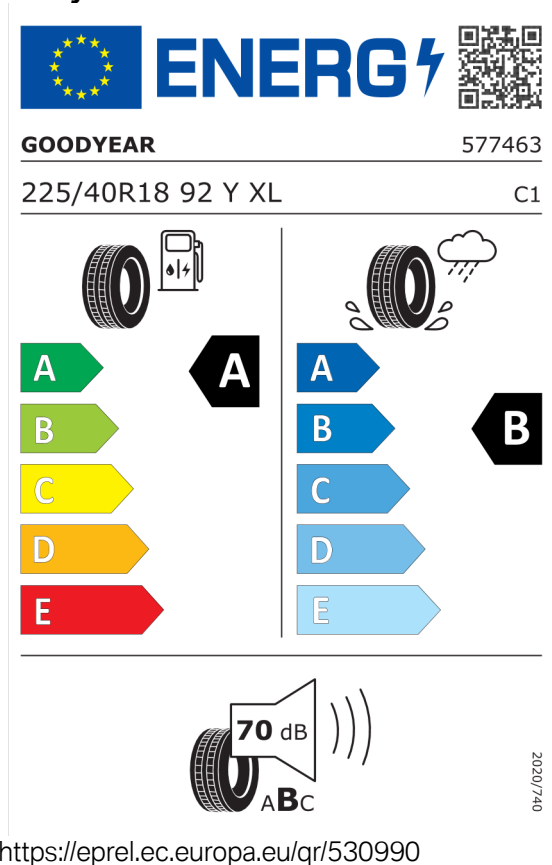

Cena celkom bez DPH	EUR	44.378,36
----------------------------	------------	------------------

Číslo kalkulácie.
Dátum
Platnosť do

Ponuka
105413
07.03.2024
21.03.2024

EU Energetický štítok pre kolesá

Goodyear 530990

Bridgestone 381385

Číslo kalkulácie.
Dátum
Platnosť do

Ponuka
105413
07.03.2024
21.03.2024

MAXXIS 908397

The image shows the ENERGY label for the MAXXIS 908397 tire. It features the European Union flag and the word "ENERGY" with a lightning bolt icon. A QR code is located to the right. Below the logo, the brand name "MAXXIS" and the ETP number "ETP00235700" are listed. The tire size "225/40R18 92 Y XL" and the category "C1" are also displayed. The label is divided into two columns: the left column shows fuel consumption with a scale from A (green) to E (red), and the right column shows wet grip with a scale from A (dark blue) to E (light blue). A central black arrow points to the "A" rating in both categories. At the bottom, a noise level of 69 dB is shown with a speaker icon and the label "ABC". A small vertical text "2020/740" is on the right side.

<https://eprel.ec.europa.eu/qr/908397>

Continental 482990

The image shows the ENERGY label for the Continental 482990 tire. It features the European Union flag and the word "ENERGY" with a lightning bolt icon. A QR code is located to the right. Below the logo, the brand name "Continental" and the ETP number "0358276" are listed. The tire size "225/40 R 18 92 Y XL" and the category "C1" are also displayed. The label is divided into two columns: the left column shows fuel consumption with a scale from A (green) to E (red), and the right column shows wet grip with a scale from A (dark blue) to E (light blue). A central black arrow points to the "A" rating in the fuel consumption category and the "B" rating in the wet grip category. At the bottom, a noise level of 72 dB is shown with a speaker icon and the label "ABC". A small vertical text "2020/740" is on the right side.