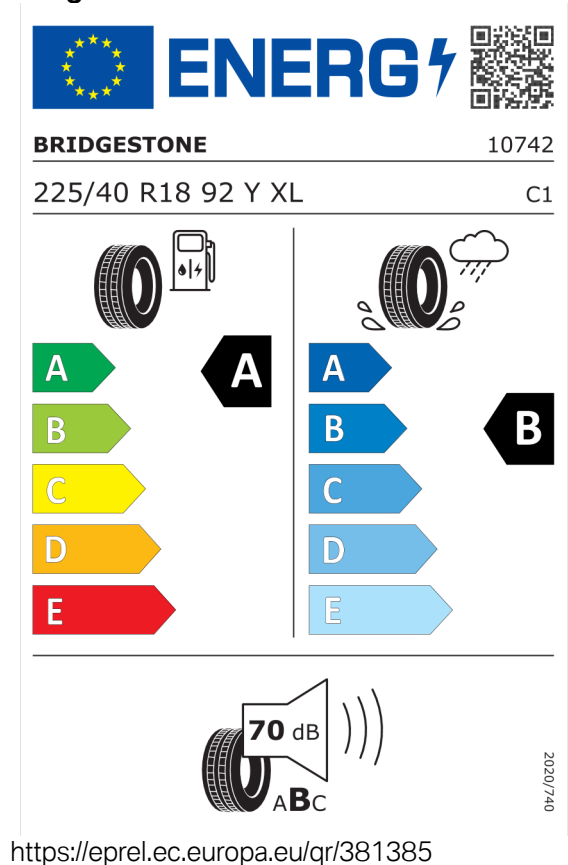

Cena celkom bez DPH	EUR	44.378,36
----------------------------	------------	------------------

Číslo kalkulácie.
Dátum
Platnosť do

Ponuka
105413
07.03.2024
21.03.2024

EU Energetický štítok pre kolesá

Goodyear 530990

Bridgestone 381385

Číslo kalkulácie.
Dátum
Platnosť do

Ponuka
105413
07.03.2024
21.03.2024

MAXXIS 908397

The image shows the ENERGY label for the MAXXIS 908397 tire. It features the European Union flag and the word "ENERGY" with a lightning bolt icon. A QR code is located to the right. Below the logo, the brand name "MAXXIS" and the ETP number "ETP00235700" are listed. The tire size "225/40R18 92 Y XL" and the category "C1" are also displayed. The label is divided into two columns: the left column shows fuel consumption with a scale from A (green) to E (red), and the right column shows wet grip with a scale from A (dark blue) to E (light blue). A central black arrow points to the "A" rating in both categories. At the bottom, a noise level of 69 dB is shown with a speaker icon and the label "ABC". A small vertical text "2020/740" is on the right side.

<https://eprel.ec.europa.eu/qr/908397>

Continental 482990

The image shows the ENERGY label for the Continental 482990 tire. It features the European Union flag and the word "ENERGY" with a lightning bolt icon. A QR code is located to the right. Below the logo, the brand name "Continental" and the ETP number "0358276" are listed. The tire size "225/40 R 18 92 Y XL" and the category "C1" are also displayed. The label is divided into two columns: the left column shows fuel consumption with a scale from A (green) to E (red), and the right column shows wet grip with a scale from A (dark blue) to E (light blue). A central black arrow points to the "A" rating in the fuel consumption category and the "B" rating in the wet grip category. At the bottom, a noise level of 72 dB is shown with a speaker icon and the label "ABC". A small vertical text "2020/740" is on the right side.