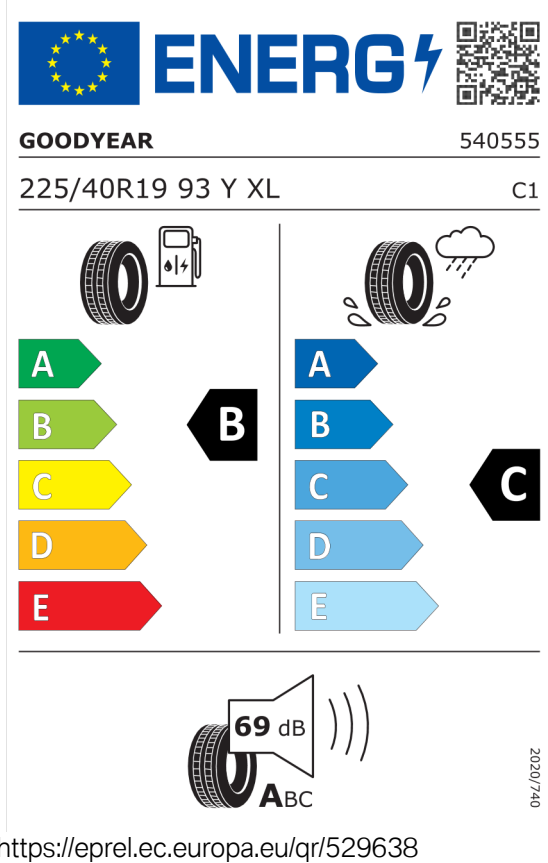

Cena celkom bez DPH	EUR	67.093,33
----------------------------	------------	------------------

Číslo kalkulácie.
Dátum
Platnosť do

Ponuka
104437
05.02.2024
19.02.2024

EU Energetický štítok pre kolesá

Goodyear 529638

Pirelli 595518

Číslo kalkulácie.
Dátum
Platnosť do

Ponuka
104437
05.02.2024
19.02.2024

Goodyear 529635

The image shows the ENERGY label for Goodyear 529635. It features the European Union flag and the word "ENERGY" with a lightning bolt icon. A QR code is located to the right. Below the header, the brand "GOODYEAR" and the number "540537" are listed. The tire specification "255/35R19 96 Y XL" and the class "C1" are also present. The label is divided into two columns: the left column shows fuel consumption with a gas pump icon and a rating of "B" (indicated by a black arrow pointing to the "B" level); the right column shows wet grip with a tire on a wet surface icon and a rating of "B" (indicated by a black arrow pointing to the "B" level). A noise level of "69 dB" is shown at the bottom with a speaker icon and "ABC" classification. The date "2020/740" is printed vertically on the right side.

<https://eprel.ec.europa.eu/qr/529635>

Pirelli 595517

The image shows the ENERGY label for Pirelli 595517. It features the European Union flag and the word "ENERGY" with a lightning bolt icon. A QR code is located to the right. Below the header, the brand "PIRELLI" and the number "27508" are listed. The tire specification "255/35R19 96 Y XL" and the class "C1" are also present. The label is divided into two columns: the left column shows fuel consumption with a gas pump icon and a rating of "B" (indicated by a black arrow pointing to the "B" level); the right column shows wet grip with a tire on a wet surface icon and a rating of "B" (indicated by a black arrow pointing to the "B" level). A noise level of "68 dB" is shown at the bottom with a speaker icon and "ABC" classification. The date "2020/740" is printed vertically on the right side.