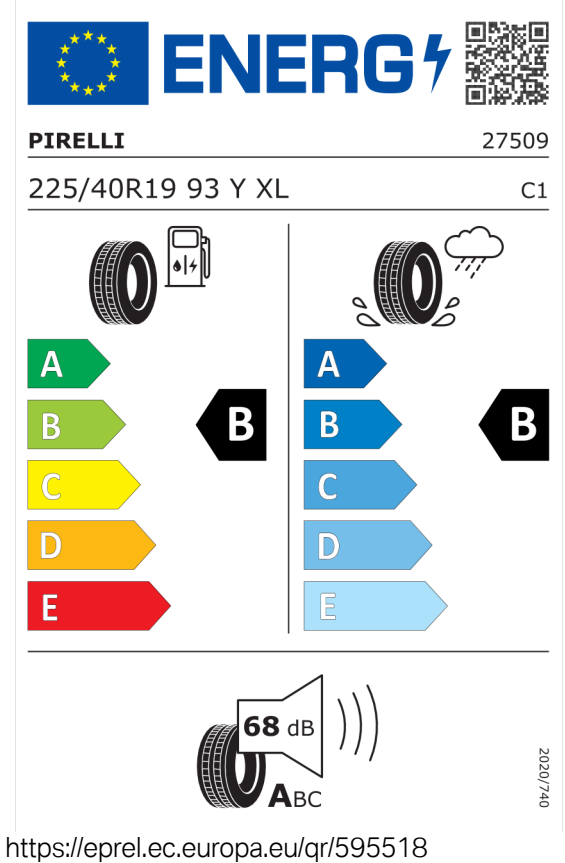

Cena celkom bez DPH	EUR	67.093,33
----------------------------	------------	------------------

Číslo kalkulácie.
Dátum
Platnosť do

Ponuka
104437
05.02.2024
19.02.2024

EU Energetický štítok pre kolesá

Goodyear 529638

Pirelli 595518

Číslo kalkulácie.
Dátum
Platnosť do

Ponuka
104437
05.02.2024
19.02.2024

Goodyear 529635

The image shows the ENERGY label for Goodyear 529635. It features the European Union flag and the word "ENERGY" with a lightning bolt icon. A QR code is located to the right. Below the header, the brand "GOODYEAR" and the number "540537" are listed. The tire specification "255/35R19 96 Y XL" and the class "C1" are also present. The label is divided into two columns: the left column shows fuel consumption with a gas pump icon and a rating of "B" (indicated by a black arrow pointing to the "B" level); the right column shows wet grip with a tire on a wet surface icon and a rating of "B" (indicated by a black arrow pointing to the "B" level). A noise level of "69 dB" is shown at the bottom with a speaker icon and "ABC" classification. The date "2020/740" is printed vertically on the right side.

<https://eprel.ec.europa.eu/qr/529635>

Pirelli 595517

The image shows the ENERGY label for Pirelli 595517. It features the European Union flag and the word "ENERGY" with a lightning bolt icon. A QR code is located to the right. Below the header, the brand "PIRELLI" and the number "27508" are listed. The tire specification "255/35R19 96 Y XL" and the class "C1" are also present. The label is divided into two columns: the left column shows fuel consumption with a gas pump icon and a rating of "B" (indicated by a black arrow pointing to the "B" level); the right column shows wet grip with a tire on a wet surface icon and a rating of "B" (indicated by a black arrow pointing to the "B" level). A noise level of "68 dB" is shown at the bottom with a speaker icon and "ABC" classification. The date "2020/740" is printed vertically on the right side.