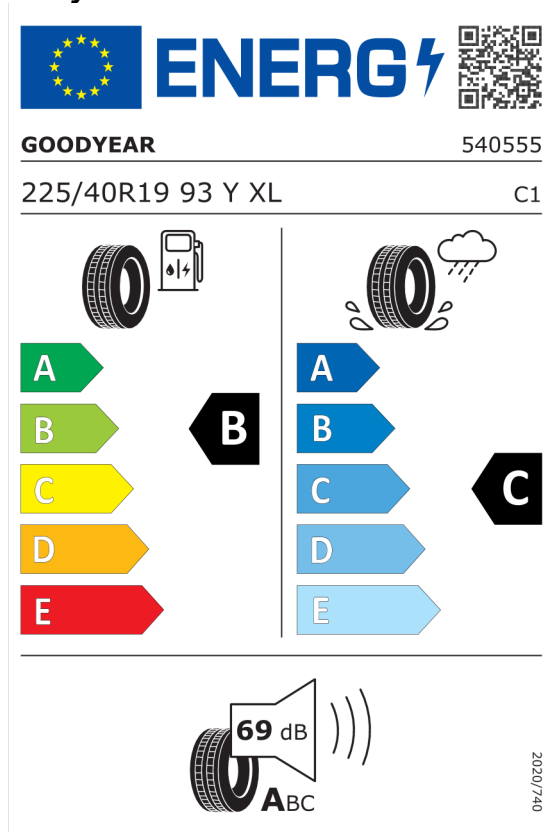

Číslo kalkulácie.
Dátum
Platnosť do

Ponuka
105246
01.03.2024
15.03.2024

EU Energetický štítok pre kolesá

Goodyear 529638

<https://eprel.ec.europa.eu/qr/529638>

Pirelli 595518

<https://eprel.ec.europa.eu/qr/595518>

Číslo kalkulácie.
Dátum
Platnosť do

Ponuka
105246
01.03.2024
15.03.2024

Goodyear 529635

The image shows the ENERGY label for Goodyear 529635. It features the European Union flag and the word "ENERGY" with a lightning bolt icon. A QR code is located to the right. Below the logo, the brand name "GOODYEAR" and the number "540537" are displayed. The tire specification "255/35R19 96 Y XL" and the class "C1" are listed. The label is divided into two columns: the left column shows fuel consumption with a gas pump icon and a tire, and the right column shows wet grip with a tire on a wet surface and a rain cloud. Both columns have a scale from A (green) to E (red), with a black arrow pointing to "B". At the bottom, a noise icon shows a tire and a speaker with "69 dB" and "ABC". A vertical date "2020/740" is on the right side.

<https://eprel.ec.europa.eu/qr/529635>

Pirelli 595517

The image shows the ENERGY label for Pirelli 595517. It features the European Union flag and the word "ENERGY" with a lightning bolt icon. A QR code is located to the right. Below the logo, the brand name "PIRELLI" and the number "27508" are displayed. The tire specification "255/35R19 96 Y XL" and the class "C1" are listed. The label is divided into two columns: the left column shows fuel consumption with a gas pump icon and a tire, and the right column shows wet grip with a tire on a wet surface and a rain cloud. Both columns have a scale from A (green) to E (red), with a black arrow pointing to "B". At the bottom, a noise icon shows a tire and a speaker with "68 dB" and "ABC". A vertical date "2020/740" is on the right side.