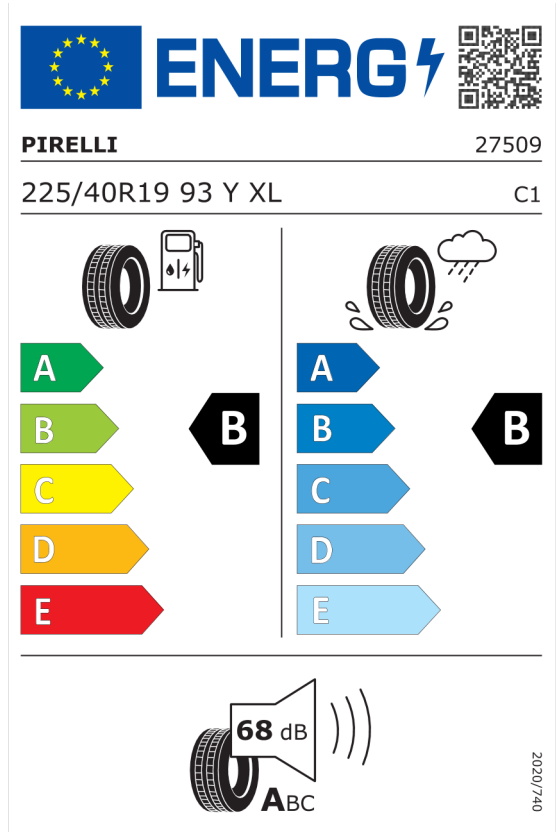

Číslo kalkulácie.
Dátum
Platnosť do

Ponuka
105246
01.03.2024
15.03.2024

EU Energetický štítok pre kolesá

Goodyear 529638

<https://eprel.ec.europa.eu/qr/529638>

Pirelli 595518

<https://eprel.ec.europa.eu/qr/595518>

Číslo kalkulácie.
Dátum
Platnosť do

Ponuka
105246
01.03.2024
15.03.2024

Goodyear 529635

The image shows the ENERGY label for Goodyear 529635. It features the European Union flag and the word "ENERGY" with a lightning bolt icon. A QR code is located to the right. Below the logo, the brand name "GOODYEAR" and the number "540537" are displayed. The tire specification "255/35R19 96 Y XL" and the class "C1" are listed. The label is divided into two columns: the left column shows fuel consumption with a gas pump icon and a tire, and the right column shows wet grip with a tire on a wet surface and a rain cloud. Both columns have a scale from A (green) to E (red), with a black arrow pointing to "B". At the bottom, a noise icon shows a tire and a speaker with "69 dB" and "ABC". A vertical date "2020/740" is on the right side.

<https://eprel.ec.europa.eu/qr/529635>

Pirelli 595517

The image shows the ENERGY label for Pirelli 595517. It features the European Union flag and the word "ENERGY" with a lightning bolt icon. A QR code is located to the right. Below the logo, the brand name "PIRELLI" and the number "27508" are displayed. The tire specification "255/35R19 96 Y XL" and the class "C1" are listed. The label is divided into two columns: the left column shows fuel consumption with a gas pump icon and a tire, and the right column shows wet grip with a tire on a wet surface and a rain cloud. Both columns have a scale from A (green) to E (red), with a black arrow pointing to "B". At the bottom, a noise icon shows a tire and a speaker with "68 dB" and "ABC". A vertical date "2020/740" is on the right side.