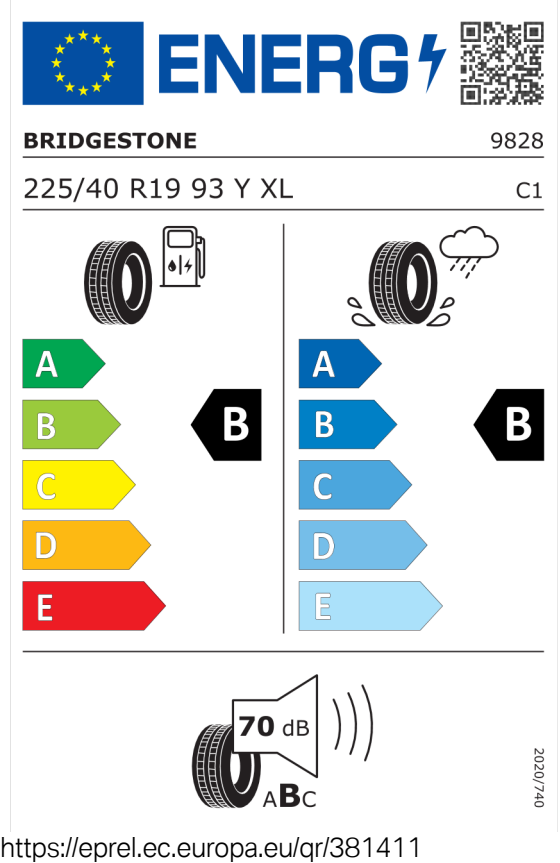

EU Energetický štítok pre kolesá

Goodyear 529638

Bridgestone 381411

Ponuka
Číslo kalkulácie. 106084
Dátum 04.04.2024
Platnosť do 18.04.2024

Pirelli 595518

The image shows the ENERGY label for Pirelli 595518. It features the European Union flag and the word "ENERGY" with a lightning bolt icon. A QR code is located to the right. Below the header, the brand "PIRELLI" and the number "27509" are listed. The tire specification "225/40R19 93 Y XL" and the class "C1" are also present. The label is divided into two columns: the left column shows a fuel pump icon and a tire, with a scale from A (green) to E (red) where B is highlighted; the right column shows a tire with a rain cloud and water spray, with a scale from A (blue) to E (light blue) where B is highlighted. At the bottom, a speaker icon indicates a noise level of 68 dB with an "ABC" rating. A vertical reference number "2020/740" is on the right side.

<https://eprel.ec.europa.eu/qr/595518>

Goodyear 529635

The image shows the ENERGY label for Goodyear 529635. It features the European Union flag and the word "ENERGY" with a lightning bolt icon. A QR code is located to the right. Below the header, the brand "GOODYEAR" and the number "540537" are listed. The tire specification "255/35R19 96 Y XL" and the class "C1" are also present. The label is divided into two columns: the left column shows a fuel pump icon and a tire, with a scale from A (green) to E (red) where B is highlighted; the right column shows a tire with a rain cloud and water spray, with a scale from A (blue) to E (light blue) where B is highlighted. At the bottom, a speaker icon indicates a noise level of 69 dB with an "ABC" rating. A vertical reference number "2020/740" is on the right side.