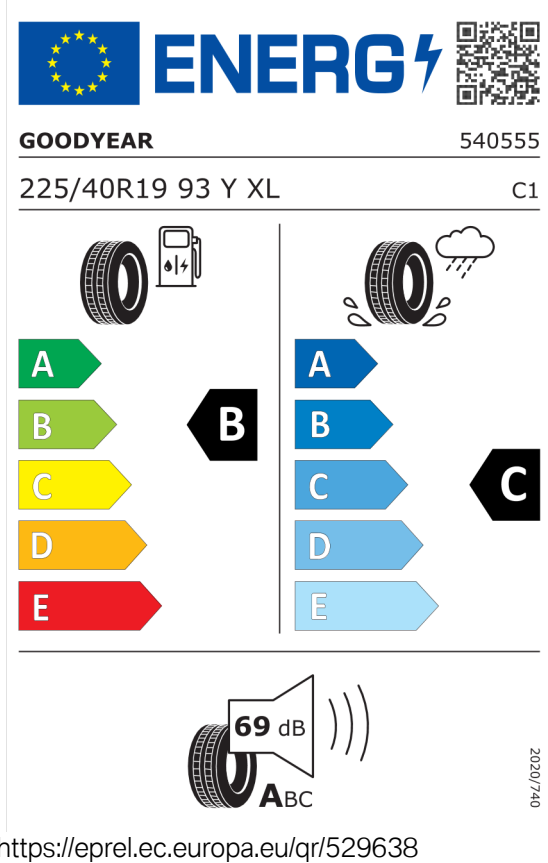

Číslo kalkulácie. **Ponuka**
106084
Dátum 04.04.2024
Platnosť do 18.04.2024

Cena celkom vrátane DPH	EUR	65.290,00
DPH	EUR	10.881,68
Cena celkom bez DPH	EUR	54.408,32

Číslo kalkulácie.
Dátum
Platnosť do

Ponuka
106084
04.04.2024
18.04.2024

EU Energetický štítok pre kolesá

Goodyear 529638

Bridgestone 381411

Ponuka
Číslo kalkulácie. 106084
Dátum 04.04.2024
Platnosť do 18.04.2024

Pirelli 595518

The image shows the ENERGY label for Pirelli 595518. It features the European Union flag and the word "ENERGY" with a lightning bolt icon. A QR code is located to the right. Below the header, the brand "PIRELLI" and the number "27509" are listed. The tire specification "225/40R19 93 Y XL" and the class "C1" are also present. The label is divided into two columns: the left column shows a fuel pump icon and a tire, with a scale from A (green) to E (red) where B is highlighted; the right column shows a tire with a rain cloud and water spray, with a scale from A (blue) to E (light blue) where B is highlighted. At the bottom, a speaker icon indicates a noise level of 68 dB with an "ABC" rating. A vertical reference number "2020/740" is on the right side.

<https://eprel.ec.europa.eu/qr/595518>

Goodyear 529635

The image shows the ENERGY label for Goodyear 529635. It features the European Union flag and the word "ENERGY" with a lightning bolt icon. A QR code is located to the right. Below the header, the brand "GOODYEAR" and the number "540537" are listed. The tire specification "255/35R19 96 Y XL" and the class "C1" are also present. The label is divided into two columns: the left column shows a fuel pump icon and a tire, with a scale from A (green) to E (red) where B is highlighted; the right column shows a tire with a rain cloud and water spray, with a scale from A (blue) to E (light blue) where B is highlighted. At the bottom, a speaker icon indicates a noise level of 69 dB with an "ABC" rating. A vertical reference number "2020/740" is on the right side.